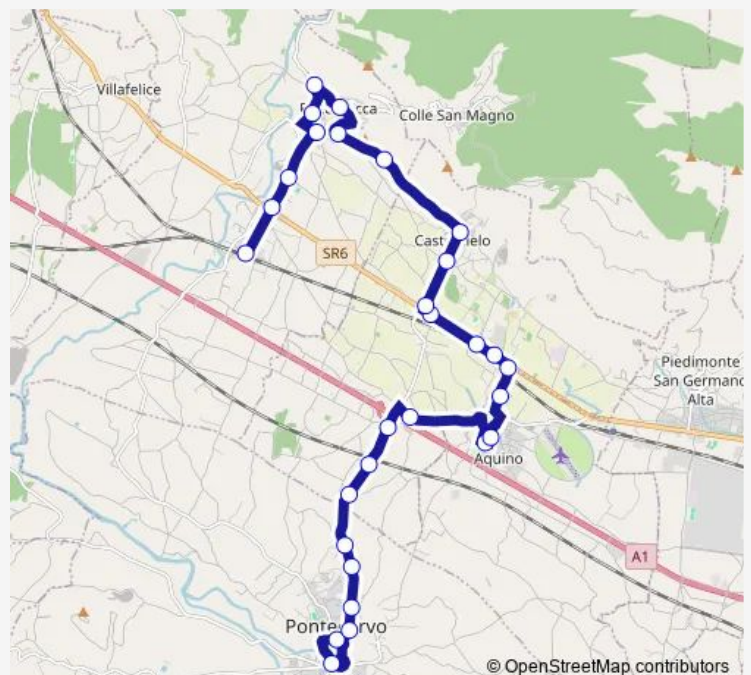

Roccasecca | Caprile # f7207

Route schedule

Pontecorvo | Ospedale # f4299 — Roccasecca | Stazione FS # f7156

Monday 08:35

Tuesday 08:35

Wednesday 08:35

Thursday 08:35

Friday 08:35

Saturday 08:35

Sunday —

Route info

Direction: Pontecorvo | Ospedale # f4299

Stops: 29

Trip Duration: 0 hour 45 min

Roccasecca | Via Pace # f7208

Roccasecca | Via Roma # f7217