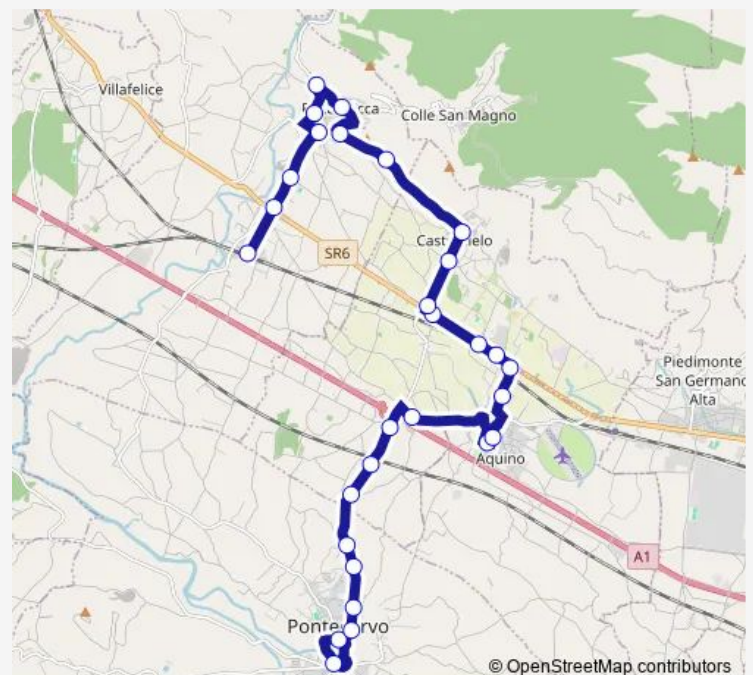

### Route schedule

Pontecorvo | Ospedale # f4299 — ROCCASECCA | Stazione FS # f7156

Monday	08:35
Tuesday	08:35
Wednesday	08:35
Thursday	08:35
Friday	08:35
Saturday	08:35
Sunday	—

### Route info

Direction: Pontecorvo | Ospedale # f4299

Stops: 29

Trip Duration: 0 hour 45 min

ROCCASECCA | Caprile # f7207

ROCCASECCA | Via Pace # f7208

ROCCASECCA | Via Roma # f7217

ROCCASECCA | Cimitero # f7218