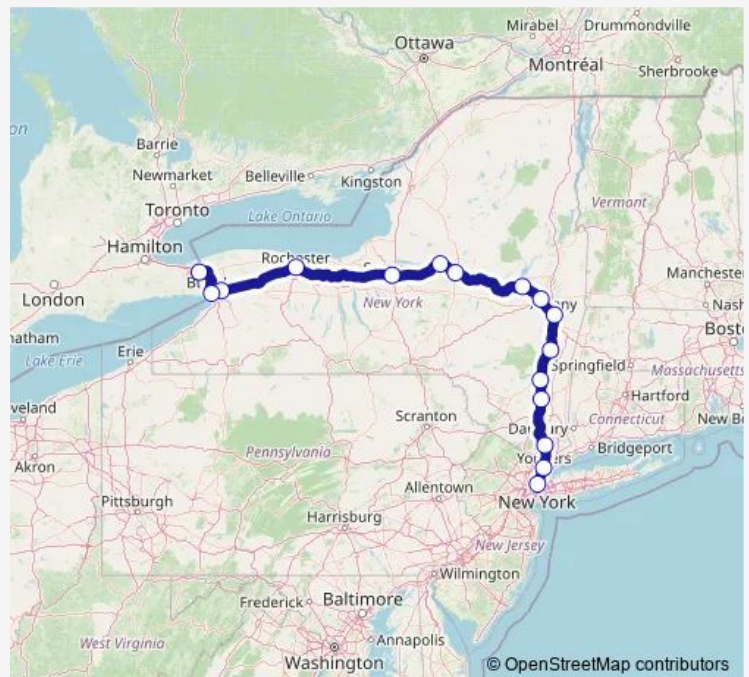

Syracuse Regional Transportation Center

Rome Amtrak Station

Utica Amtrak Station

Amsterdam Amtrak Station

Schenectady

Albany-Rensselaer Amtrak Station

Hudson Amtrak Station

Rhinecliff Amtrak Station

### Route schedule

Niagara Falls Amtrak Station — Ny Moynihan Train Hall At Penn Station

Monday 05:55-16:30

Tuesday 05:55-16:30

Wednesday 05:55-16:30

Thursday 05:55-16:30

Friday 05:55-16:30

Saturday 05:55-16:30

### Route info

Direction: Niagara Falls Amtrak Station

Stops: 16

Trip Duration: 8 hour 58 min

Poughkeepsie Amtrak Station

Rhinecliff Amtrak Station

Hudson Amtrak Station

Albany-Rensselaer Amtrak Station

Schenectady

Amsterdam Amtrak Station

Utica Amtrak Station

Rome Amtrak Station