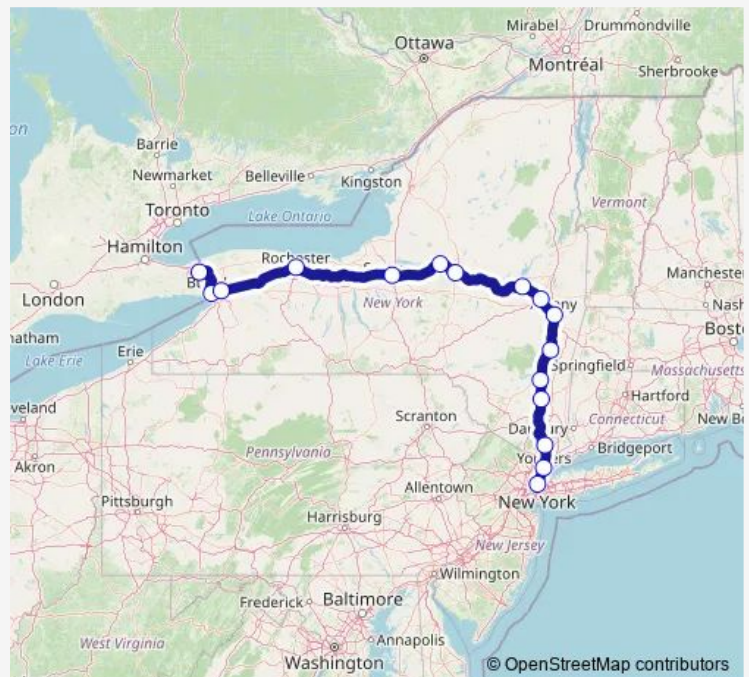

Syracuse Regional Transportation Center

Rome Amtrak Station

Utica Amtrak Station

Amsterdam Amtrak Station

Schenectady

Albany-Rensselaer Amtrak Station

Hudson Amtrak Station

Rhinecliff Amtrak Station

Tuesday 05:25-16:30

Wednesday 05:25-16:30

Thursday 05:25-16:30

Friday 05:25-16:30

Saturday 05:25-16:45

Sunday 05:25-16:45

Route info

Direction: Niagara Falls Amtrak Station

Stops: 16

Trip Duration: 9 hour 15 min

Direction

Ny Moynihan Train Hall At Penn Station — Niagara Falls Amtrak Station

16 stops

[Open route schedule](#)

Ny Moynihan Train Hall At Penn Station

Yonkers Amtrak Station

Croton-Harmon Amtrak Station

Poughkeepsie Amtrak Station

Rhinecliff Amtrak Station

Hudson Amtrak Station

Albany-Rensselaer Amtrak Station

Schenectady

Amsterdam Amtrak Station

Utica Amtrak Station