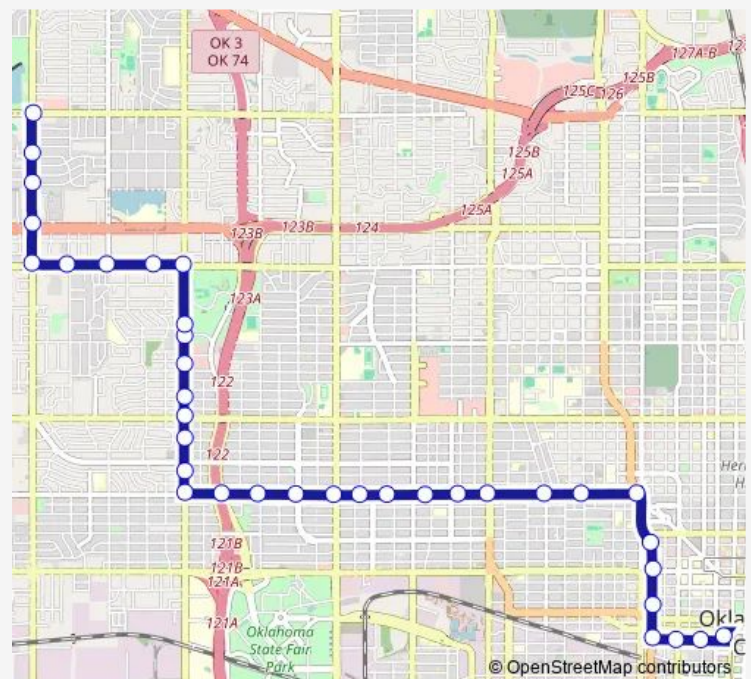

NW 16th ST @ N Grand Blvd

N Portland AVE @ NW 16th St

N Portland AVE @ NW 18th St

Route schedule

Transit Center BAY G — NW 50th ST @ N Meridian Ave

Monday 06:20-18:30

Tuesday 06:20-18:30

Wednesday 06:20-18:30

Thursday 06:20-18:30

Friday 06:20-18:30

Saturday 07:05-18:05

Sunday 07:05-18:05

Route info

Direction: Transit Center BAY G

Stops: 36

Trip Duration: 0 hour 26 min

010 — N Portland

BusMaps

N Portland AVE @ NW 21st St

N Portland AVE @ NW 21st St

N Portland AVE @ NW 25th St

N Portland AVE @

N Portland AVE @ NW 30th St

N Portland AVE @ NW 31st St

NW 50th ST @ N Meridian Ave

Direction

NW 50th ST @ N Meridian Ave — Transit Center BAY G

35 stops

[Open route schedule](#)

NW 50th ST @ N Meridian Ave

NW 50th ST @ Warren Ave

NW 50th ST @ N Tulsa Ave