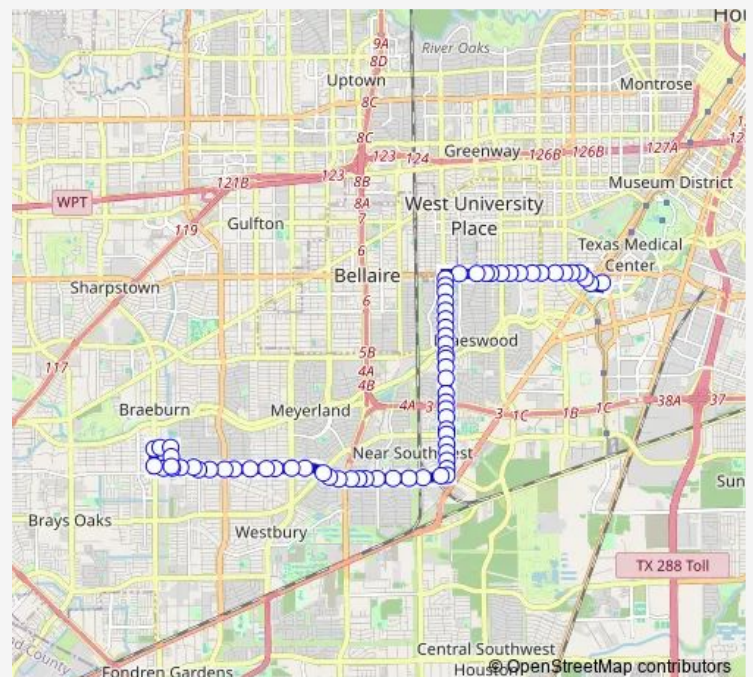

Stella Link Rd @ Lanark Ln

Stella Link Rd @ Turnberry Cir

Stella Link Rd @ Dumbarton

Route schedule

Texas Medical Center Transit Center — Sandpiper Dr @ Willowbend Blvd

Monday 05:00-22:00

Tuesday 05:00-22:00

Wednesday 05:00-22:00

Thursday 05:00-22:00

Friday 05:00-22:00

Saturday 06:00-20:00

Sunday 06:00-20:00

Route info

Direction: Texas Medical Center Transit Center

Stops: 70

Trip Duration: 0 hour 32 min

010 — Willowbend

Stella Link Rd @ Merrick St

Stella Link Rd @ Grennoch Ln

Stella Link Rd @ Tartan Ln

Stella Link Rd @ Braeswood Blvd

Stella Link Rd @ S Braeswood Blvd

Stella Link Rd @ Braeswood Blvd

Stella Link Rd @ Linkwood Dr

Stella Link Rd @ Latma Dr

Stella Link Rd @ Leeshire Dr

Stella Link Rd @ S Loop W

Stella Link Rd @ Lemac Dr

Stella Link Rd @ Link Valley Dr

Stella Link Rd @ Cheena Dr

Stella Link Rd @ W Belfort Ave