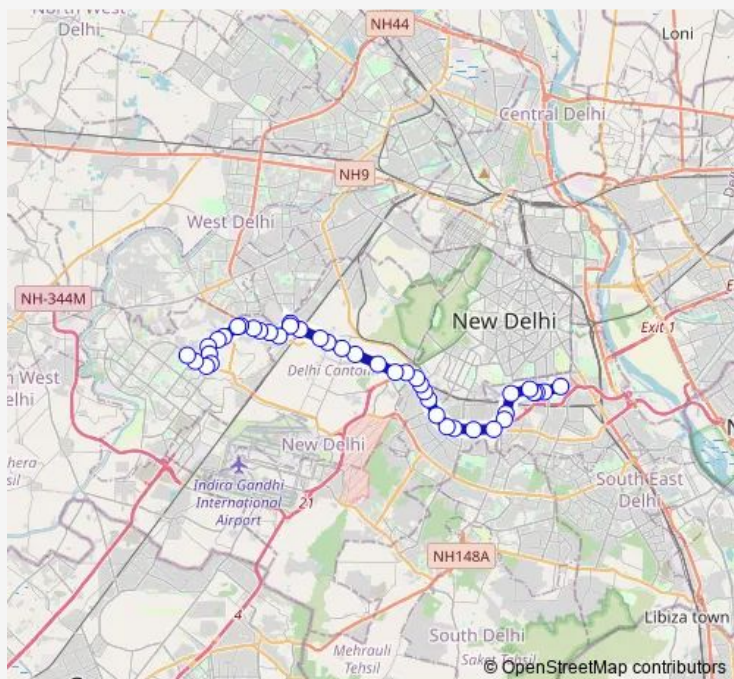

### Route schedule

Jawahar Lal Nehru Stadium — Madhu Vihar

Monday 09:10

Tuesday 09:10

Wednesday 09:10

Thursday 09:10

Friday 09:10

Saturday 09:10

### Route info

Direction: Jawahar Lal Nehru Stadium

Stops: 41

Trip Duration: 1 hour 27 min

794blinkstlup

BusMaps

Thimiyam Park

Kirbi Place