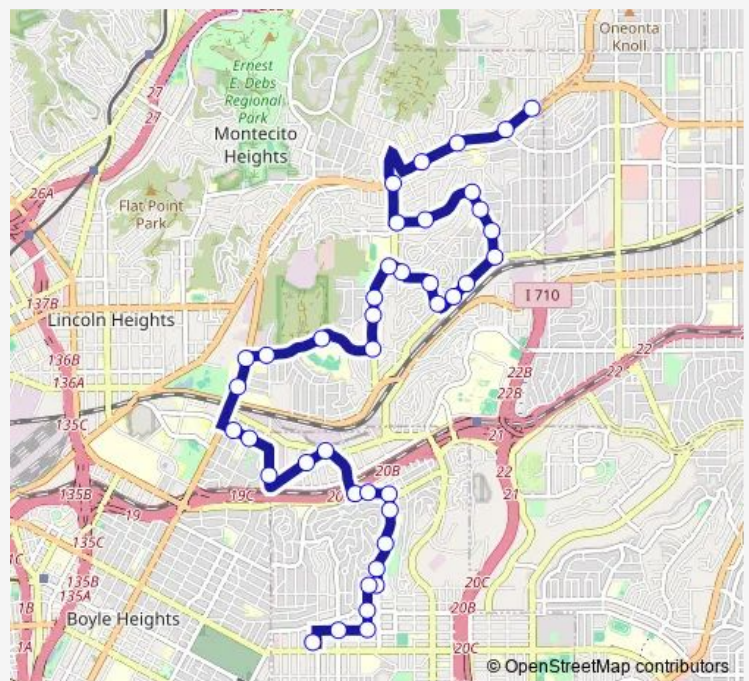

Soto St & Valley Blvd (Northbound) (4218)

Soto St & Multnomah St (Northbound) (4219)

Multnomah St & Indiana Ave (Eastbound) (4220)

Multnomah St & Wilson Way (Eastbound) (4221)

Eastern Ave & Druid St (Northbound) (4222)

Route schedule

Rowan Ave & Dozier St (4200) — Huntington Dr & Lowell Ave (Westbound) (4244)

Monday 05:45-20:45

Tuesday 05:45-20:45

Wednesday 05:45-20:45

Thursday 05:45-20:45

Friday 05:45-20:45

Saturday 06:00-21:20

Sunday 06:00-21:00

Route info

Direction: Rowan Ave & Dozier St (4200)

Stops: 43

Trip Duration: 0 hour 50 min

El Sereno/City Terrace — Dash El Sereno/City Terrace **BusMaps**

Eastern Ave & Norelle St (Northbound) (4223)

Huntington Dr & Lowell Ave (Westbound) (4244)

Direction

Huntington Dr & Lowell Ave (Westbound) (4244) — Rowan Ave & Dozier St (4200)

41 stops

[Open route schedule](#)

Huntington Dr & Lowell Ave (Westbound) (4244)