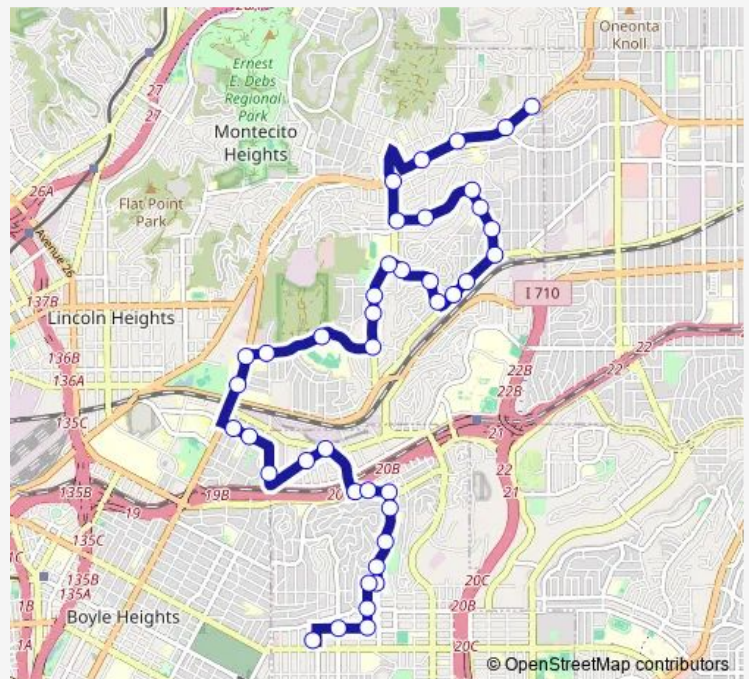

**Route schedule**

Rowan Ave & Dozier St (4200) — Huntington Dr & Lowell Ave (Westbound) (4244)

Monday 05:45-20:45

Tuesday 05:45-20:45

Wednesday 05:45-20:45

Thursday 05:45-20:45

Friday 05:45-20:45

Saturday 06:00-21:20

Sunday 06:00-21:00

**Route info**

Direction: Rowan Ave & Dozier St (4200)

Stops: 43

Trip Duration: 0 hour 42 min

Eastern Ave & Norelle St (Northbound) (4223)

Eastern Ave & Kalamath Pl (Northbound) (4224)

Eastern Ave & Lombardy Blvd (Northbound) (4225)

## Route schedule

Huntington Dr & Lowell Ave (Westbound) (4244) — Rowan Ave & Dozier St (4200)

Monday 05:35-21:15

Tuesday 05:35-21:15

Wednesday 05:35-21:15

Thursday 05:35-21:15

Friday 05:35-21:15

Saturday 06:02-21:02

## Route info

Direction: Huntington Dr & Lowell Ave (Westbound) (4244)

Stops: 41

Trip Duration: 0 hour 41 min

Alcazar St & Ricardo St (Eastbound) (4269)  
Alcazar St & Murchison St (Eastbound) (4269)  
Indiana St & Lancaster Ave (Southbound) (4271)  
Fowler St & Ditman Ave (Eastbound) (4271)  
Fowler St & Medford St (Westbound) (4273)  
City Terrace Dr & Herbert Ave (Eastbound) (4274)  
City Terrace Dr & Bonnie Beach Pl (Eastbound) (4275)  
City Terrace Dr & Hazard Ave (Eastbound) (4276)  
Hazard Ave & Ramboz Dr (Southbound) (4277)  
Hazard Ave & Snow Dr (Southbound) (4278)  
Hazard Ave & Dobinson St (Southbound) (4279)  
Hazard Ave & Fairmount St (Westbound) (4280)  
Fairmount St & Bonnie Beach Pl (Westbound) (4281)  
Bonnie Beach Pl & Floral Dr (Southbound) (4282)  
Bonnie Beach Pl & Hammel St (Southbound) (4283)  
Hammel St & Gage Ave (Westbound) (4284)  
Rowan Ave & Dozier St (4200)