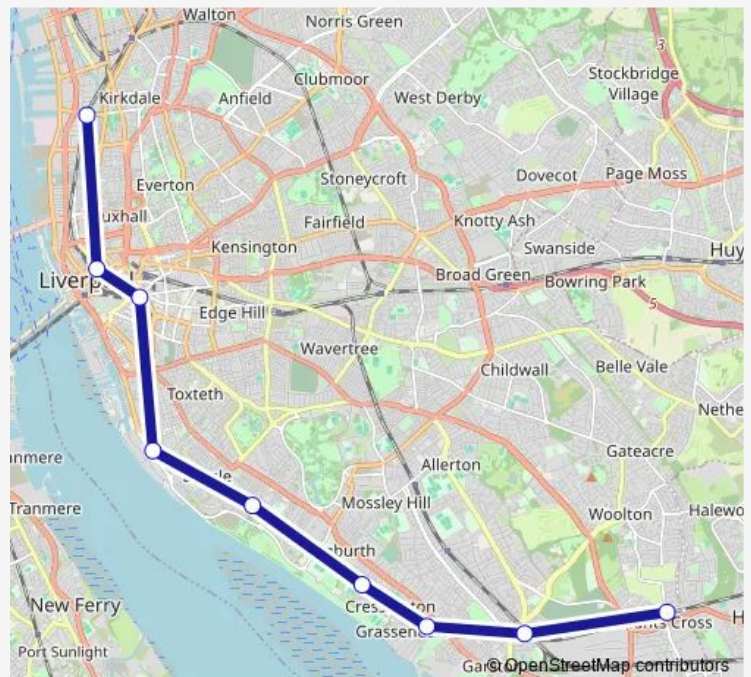

### Direction

Hunts Cross — Sandhills

9 stops

[Open route schedule](#)

Hunts Cross

Liverpool South Parkway

Cressington

Aigburth

St Michaels

Brunswick

Liverpool Central

Moorfields

Sandhills

### Route schedule

Hunts Cross — Sandhills

Monday —

Tuesday —

Wednesday —

Thursday —

Friday —

Saturday —

### Route info

Direction: Hunts Cross

Stops: 9

Trip Duration: 0 hour 23 min

■ Me:Hnx->Sdl — ME train service from HNX to Sdl

Me:Hnx->Sdl Rail time schedules and route maps are available in an offline PDF at [busmaps.com](https://busmaps.com). Use the [busmaps.com](https://busmaps.com) website to see live bus times, train schedule or subway schedule, and step-by-step directions for all public transit in Liverpool