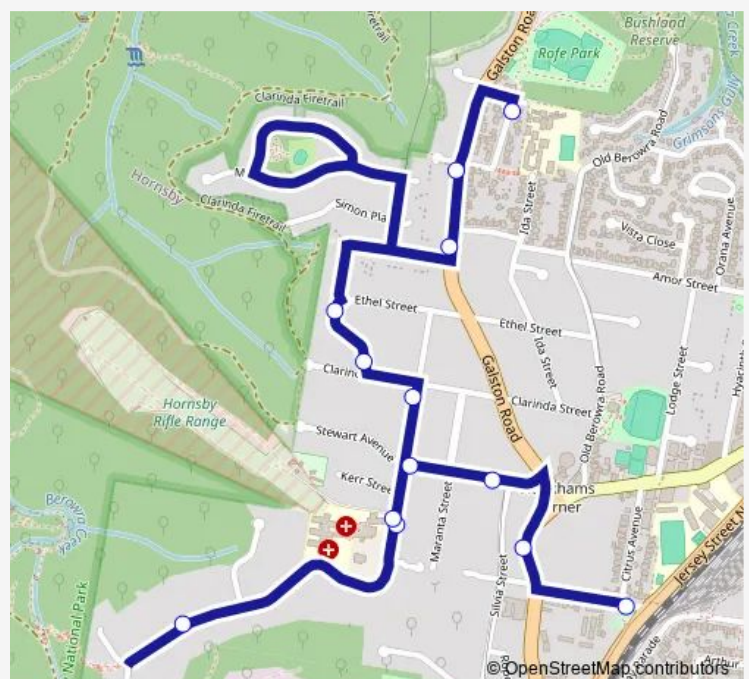

Peats Ferry Rd After Watson Av

Carrington Rd After Silvia St

Carrington Rd At Rosamond St

Rosamond St Opp Mt Wilga Private Hospital

Manor Rd Before Arrionga Pl

Mt Wilga Private Hospital, Rosamond St

Rosamond St Before Clarinda St

Alan Av At Clarinda St

Alan Av Opp Ethel St

Galston Rd After Spedding Rd

Galston Rd Before Bushlands Pl

Bushlands Av At Cawthorne St

Route schedule

Mildred Park, Mildred Av — Bushlands Av At Cawthorne St

Monday 08:31

Tuesday 08:31

Wednesday 08:31

Thursday 08:31

Friday —

Saturday —

Sunday —

Route info

Direction: Mildred Park, Mildred Av

Stops: 13

Trip Duration: 0 hour 24 min

8015 School Bus time schedules and route maps are available in an offline PDF at busmaps.com. Use the busmaps.com website to see live bus times, train schedule or subway schedule, and step-by-step directions for all public transit in Hornsby