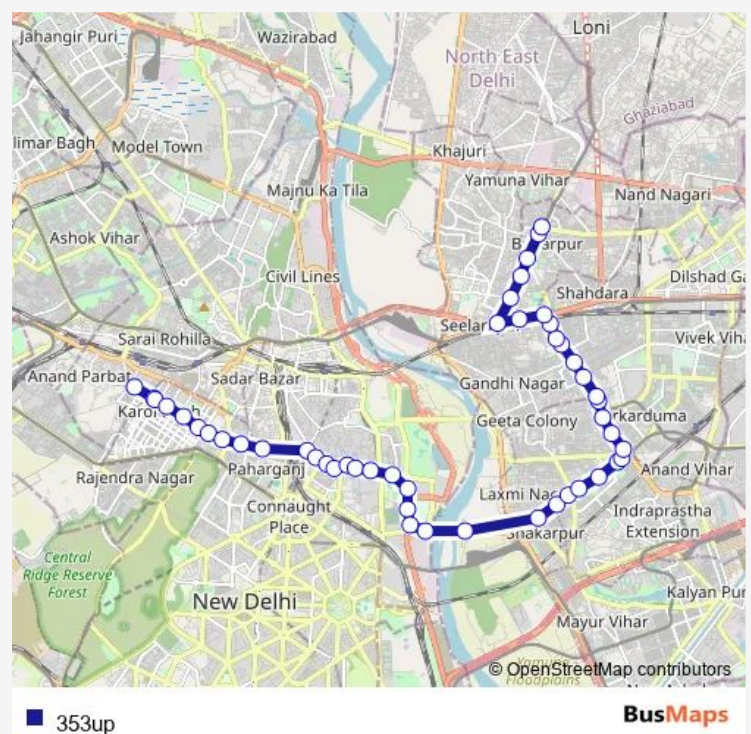

Gandhi Darshan

Indira Gandhi Stadium

ITO Ring Road

Route schedule

Anand Parvat Terminal — Babarpur Ext / Maujpur Crossing

Monday 06:15-17:50

Tuesday 06:15-17:50

Wednesday 06:15-17:50

Thursday 06:15-17:50

Friday 06:15-17:50

Saturday 06:15-17:50

Sunday 06:15-17:50

Route info

Direction: Anand Parvat Terminal

Stops: 48

Trip Duration: 1 hour 21 min

Delhi Secretariat

Rainy Well

Laxmi Nagar Metro Station

Shakarpur

Shakarpur Crossing

Nirman Vihar Metro Station

Sawarthy Vihar

New Rajdhani Enclave