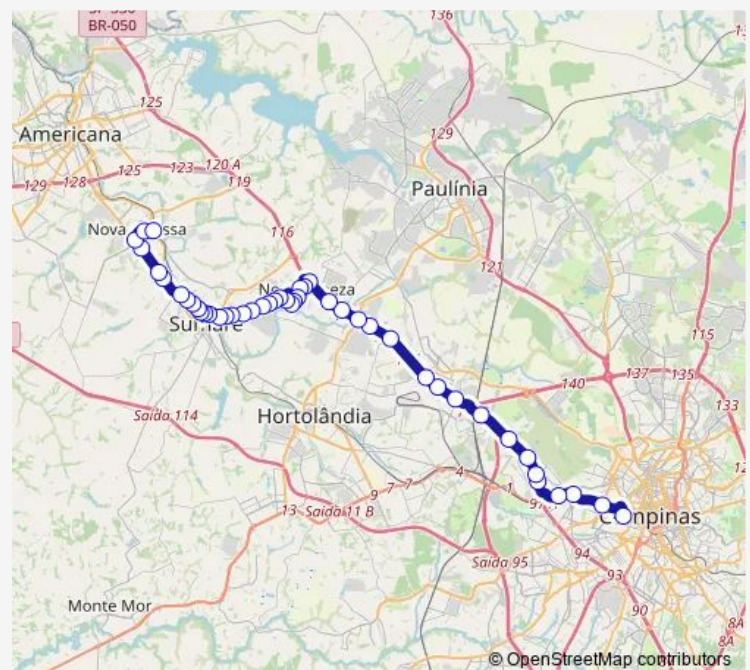

### Route schedule

Terminal Metropolitan Prefeito Magalhaes Teixeira — Estacao Rodoviaria Dona Catharina Fernandez Welsh

Monday 05:55-23:40

Tuesday 05:55-23:40

Wednesday 05:55-23:40

Thursday 05:55-23:40

Friday 05:55-23:40

Saturday 05:55-19:55

Sunday —

### Route info

Direction: Terminal Metropolitan Prefeito Magalhaes Teixeira

Stops: 46

Trip Duration: 0 hour 55 min

636EX1 — Nova Odessa (Estacao Rodoviaria Dona Catharina Fernandez Welsh) - Campinas (Terminal...