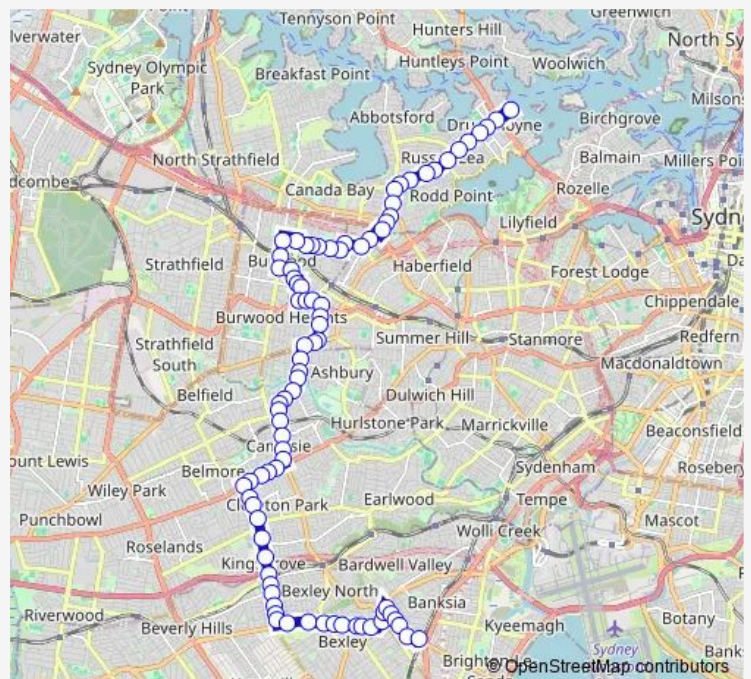

Centenary Park, Church St

Queen St After Robinson St

Queen St Opp Blair Park

Queen St Opp Burwood Girls High School

Route schedule

Lyons Rd At Formosa St — Kingsgrove Bus Depot, Richland St

Monday 18:53-20:25

Tuesday 20:25

Wednesday 20:25

Thursday 20:25

Friday 20:25

Saturday 19:50-00:20⁺¹

Sunday 18:53

Route info

Direction: Lyons Rd At Formosa St

Stops: 62

Trip Duration: 0 hour 43 min

492 — Drummoyne to Rockdale

Queen St At Lucas Rd

Victoria St At Boronia Av

Westfield Burwood, Shaftesbury Rd

Westfield Burwood, Burwood Rd

Burwood Station, Burwood Rd, Stand F

Clarence St At Burwood Rd

Club Burwood Rsl, Clarence St

Fitzroy St After Shaftesbury Rd

Tahlee St At Murray St

Devonshire St After Murray St

Devonshire St At Liverpool Rd

Liverpool Rd Opp Brighton St

Liverpool Rd At Malvern Av