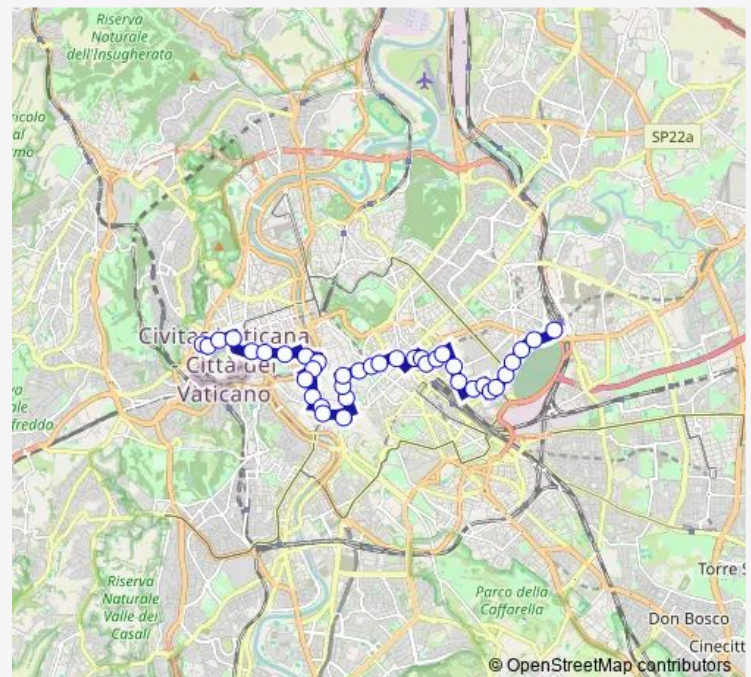

Tritone/Fontana DI Trevi

Tritone/Barberini (Ma)

Barberini (Ma)

Route schedule

Staz.Ne Metro Cipro (Ma) — STAZ.NE TIBURTINA (MB)

Monday 05:30-24:00

Tuesday 05:30-24:00

Wednesday 05:30-24:00

Thursday 05:30-24:00

Friday 05:30-24:00

Saturday 05:30-24:00

Sunday 05:30-24:00

Route info

Direction: Staz.Ne Metro Cipro (Ma)

Stops: 38

Trip Duration: 1 hour 0 min

Barberini (Ma)

Tritone/Barberini (Ma)

Tritone/Fontana Trevi

S. CLAUDIO

Corso/Minghetti

PLEBISCITO

Argentina

Route schedule

Route info

Direction: STAZ.NE TIBURTINA (MB)

Stops: 40

Trip Duration: 0 hour 56 min

Rinascimento

Senato

Zanardelli

LGT Marzio