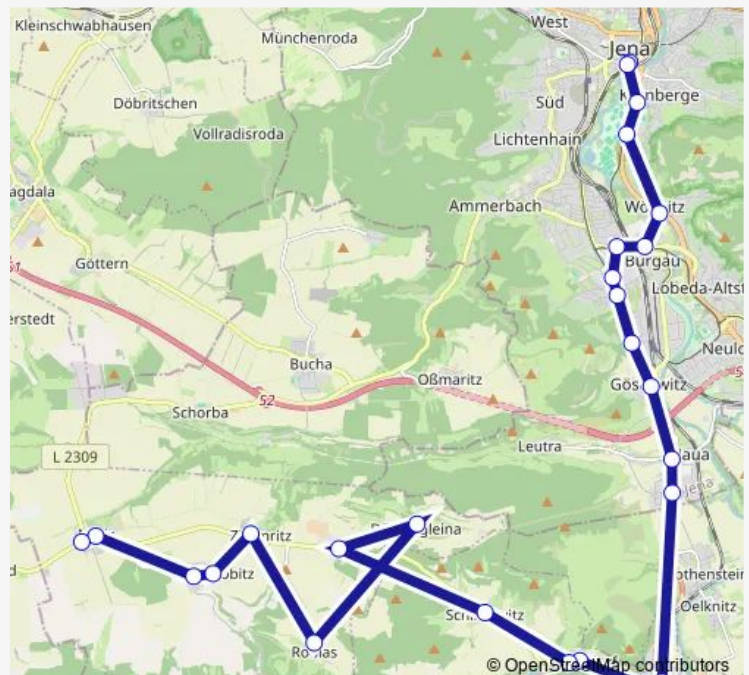

Schöps, Altendorfer Straße

Schöps, Wendeschleife

Jena, Göschwitz

Jena, Jena21

Jena, Winzergasse

Jena, Winzerla

Jena, Freizeitbad

Jena, Burgaupark

Route schedule

Milda, Schule — Jena, Burgaupark

Monday 07:55-16:25

Tuesday 07:55-16:25

Wednesday 07:55-16:25

Thursday 07:55-16:25

Friday 07:55-16:25

Saturday —

Sunday —

Route info

Direction: Milda, Schule

Stops: 18

Trip Duration: 0 hour 43 min

492

BusMaps

Direction

Jena, Busbahnhof — Milda

23 stops

[Open route schedule](#)

Jena, Busbahnhof

Jena, Busbahnhof

Jena, Jenertal

Jena, Sportforum

Jena, Wöllnitz