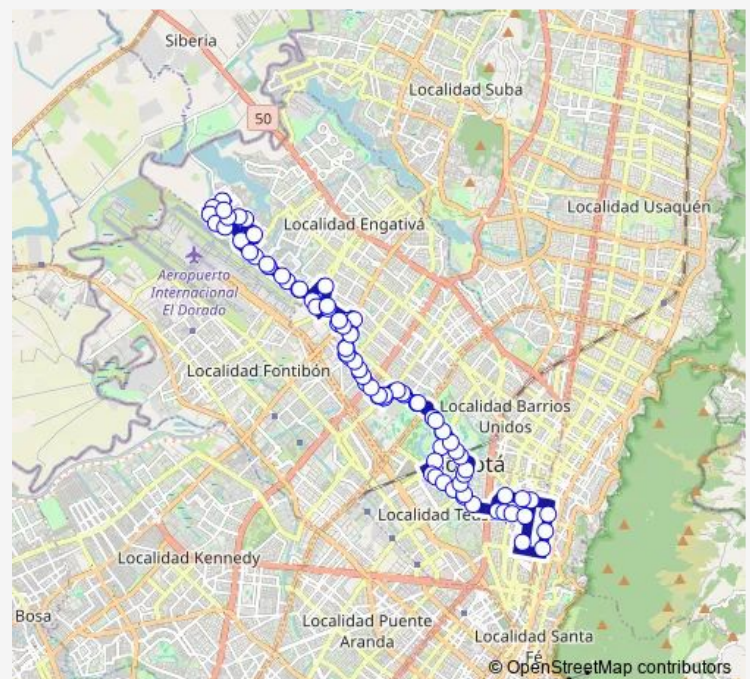

AC 53 - KR 78a

AC 53 - KR 77c

AC 53 - KR 73a

Route schedule

KR 121 - CL 64b — CL 64 - KR 118b

Monday 04:00-13:54

Tuesday 04:00-13:54

Wednesday 04:00-13:54

Thursday 04:00-13:54

Friday 04:00-13:54

Saturday 04:00-13:54

Sunday 04:00-13:54

Route info

Direction: KR 121 - CL 64b

Stops: 82

Trip Duration: 10 hour 0 min