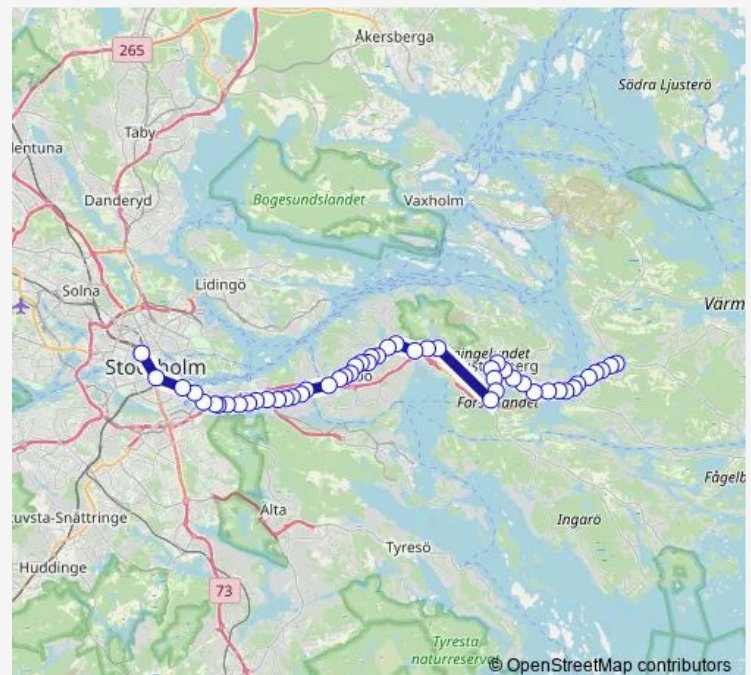

Lillebo

### Route schedule

Hemmesta vägskäl — Stockholm Central Vasagatan

Monday 01:03-03:47

Tuesday 01:03-03:47

Wednesday 01:03-03:47

Thursday 01:03-03:47

Friday 01:03-03:47

Saturday —

### Route info

Direction: Hemmesta vägskäl

Stops: 50

Trip Duration: 1 hour 6 min

492

Kihls gård

Eriksvik

Boo kyrka