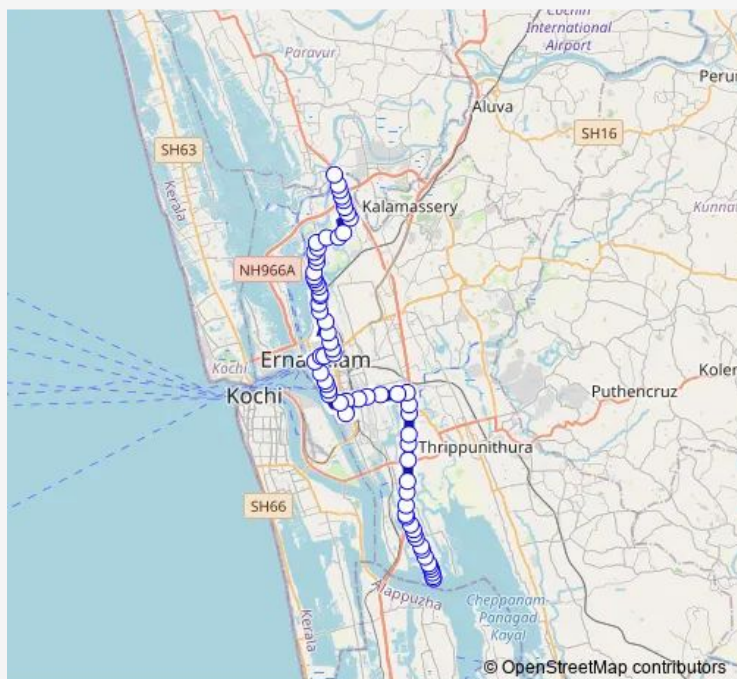

Thursday 06:00

Friday 06:00

Saturday 06:00

Sunday 06:00

Route info

Direction: Panangad

Stops: 69

Trip Duration: 1 hour 26 min

Cheranellore ↔ Panangad

Thykoodam

Sub Station

Vyttila Junction

Janatha

Elamkulam Junction

Kadavanthra

Manorama Junction