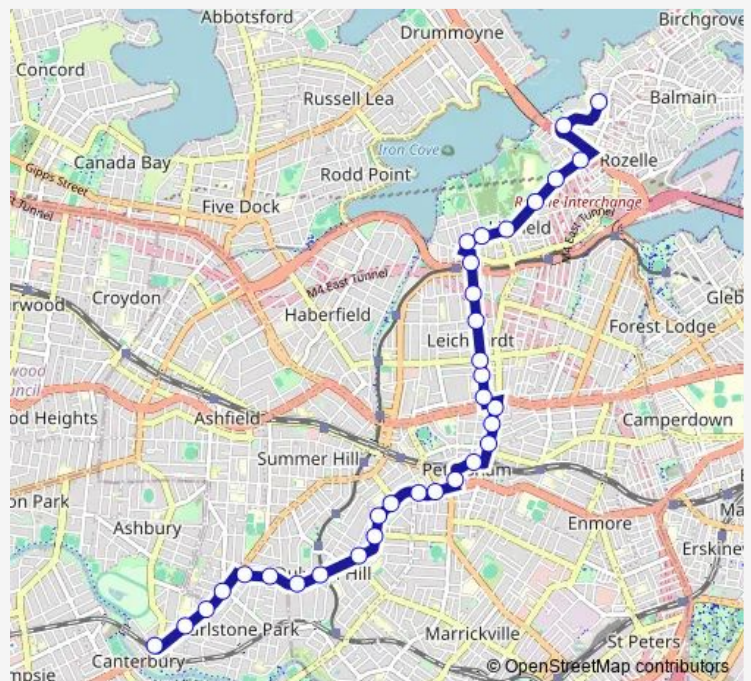

[Open route schedule](#)

- Canterbury Station, Broughton St, Stand B
- Canterbury Rd Opp Church St
- Canterbury Rd At Vincent St
- Canterbury Rd At Queen St
- New Canterbury Rd After Old Canterbury Rd
- New Canterbury Rd At Clargo St
- New Canterbury Rd At Union St
- New Canterbury Rd Opp Dulwich Grove Light Rail
- Dulwich Hill Shops, New Canterbury Rd
- New Canterbury Rd Opp Frazer St
- New Canterbury Rd At Eltham St
- Lewisham Public School, New Canterbury Rd
- New Canterbury Rd Opp Wardell Rd
- New Canterbury Rd At West St
- Audley St Opp Fisher St
- Petersham Station, Trafalgar St
- Crystal St At Brighton St
- Crystal St Opp Tafe Petersham
- Crystal St At Queen St
- Norton St After Parramatta Rd

Route schedule

Canterbury Station, Broughton St, Stand B — Sydney Secondary College Balmain Campus, Terry St

Monday	07:50
Tuesday	07:50
Wednesday	07:50
Thursday	07:50
Friday	—
Saturday	—
Sunday	—

Route info

Direction: Canterbury Station, Broughton St, Stand B

Stops: 33

Trip Duration: 0 hour 45 min

654s — Canterbury Station to Sydney Secondary College, Balmain Campus

Norton St Opp Norton Plaza

Norton St Opp Leichhardt Public School

Darling St At Waterloo St

Terry St After Victoria Rd

Sydney Secondary College Balmain Campus, Terry St

654s School Bus time schedules and route maps are available in an offline PDF at busmaps.com. Use the busmaps.com website to see live bus times, train schedule or subway schedule, and step-by-step directions for all public transit in Sydney