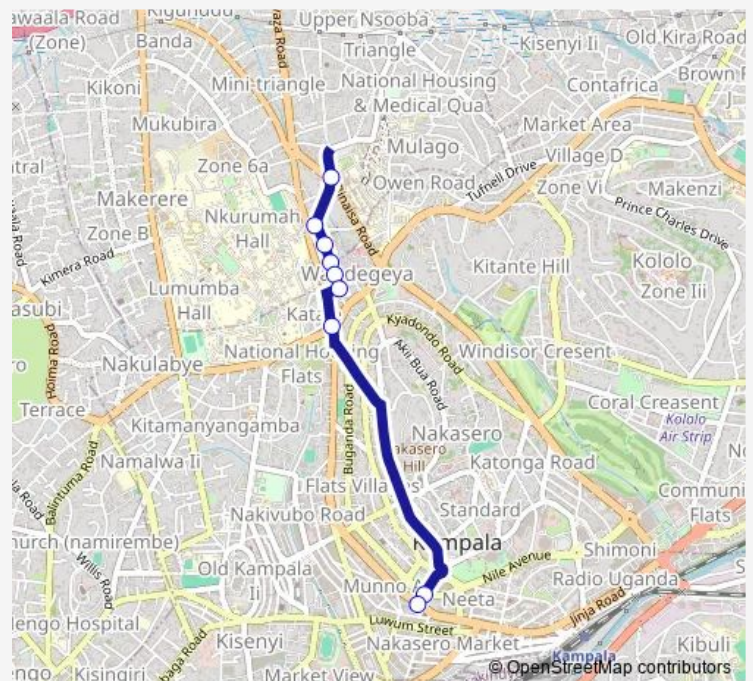

Bus Ka150 City Square-Mulago Taxi Park

[Go to website](#)

Direction

Mulago Roundabout — Crane Bank - City Square

9 stops

[Open route schedule](#)

Mulago Roundabout

Katanga - Maimood Hostel

Route schedule

Mulago Roundabout — Crane Bank - City Square

Monday 06:30-19:00

Tuesday 06:30-19:00

Wednesday 06:30-19:00

Thursday 06:30-19:00

Friday 06:30-19:00

Saturday 06:30-19:00

Sunday 06:30-19:00

Route info

Direction: Mulago Roundabout

Stops: 9

Trip Duration: 0 hour 29 min

Ka150 — City Square-Mulago Taxi Park

Ka150 Bus time schedules and route maps are available in an offline PDF at busmaps.com. Use the busmaps.com website to see live bus times, train schedule or subway schedule, and step-by-step directions for all public transit in Kampala