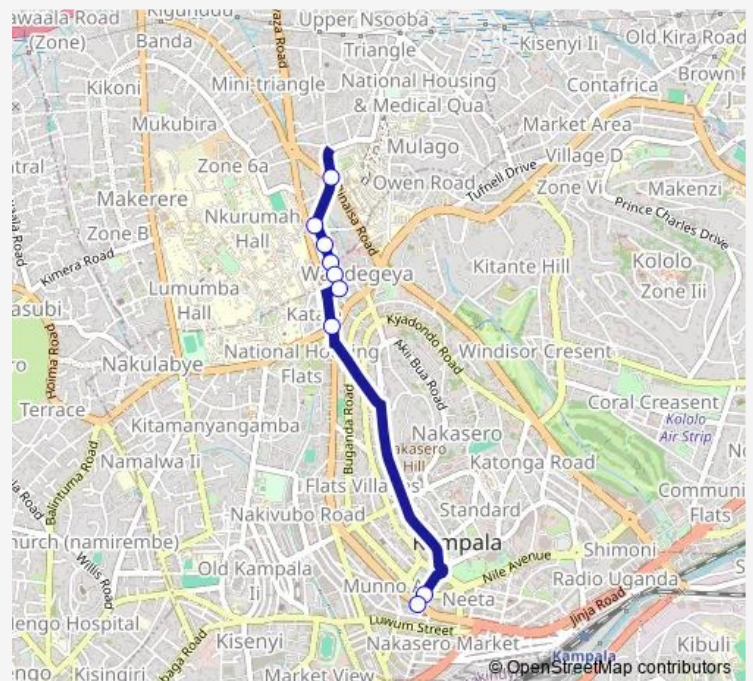

### Direction

Mulago Roundabout — Crane Bank - City Square

9 stops

[Open route schedule](#)

Mulago Roundabout

Katanga - Maimood Hostel

Nkinzi Rd

Zulu Enterprises (Wandegeya)

Supermarket (Nikinzi Rd)

Jb Super Amrket (Nkiizi Rd)

Wandegeya Police Station - Roundabout

Grand Imperial Hotel - East African Development Bank

Crane Bank - City Square

### Route schedule

Mulago Roundabout — Crane Bank - City Square

Monday 06:30-19:00

Tuesday 06:30-19:00

Wednesday 06:30-19:00

Thursday 06:30-19:00

Friday 06:30-19:00

Saturday 06:30-19:00

### Route info

Direction: Mulago Roundabout

Stops: 9

Trip Duration: 0 hour 30 min

KA150 — City Square-Mulago Taxi Park

KA150 Bus time schedules and route maps are available in an offline PDF at [busmaps.com](https://busmaps.com). Use the [busmaps.com](https://busmaps.com) website to see live bus times, train schedule or subway schedule, and step-by-step directions for all public transit in Kampala