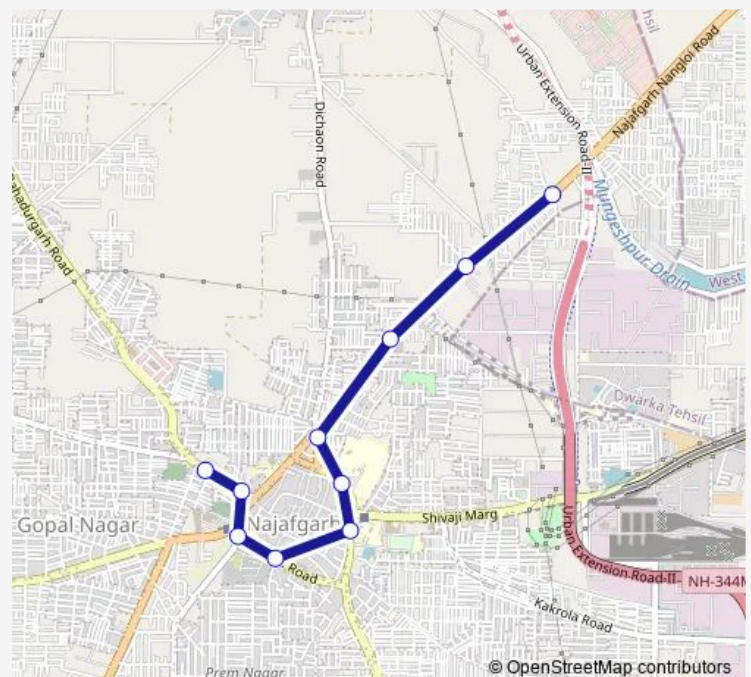

### Direction

Dichau Kalan Depot — Najafgarh Terminal

10 stops

[Open route schedule](#)

Dichau Kalan Depot

Nirmal Vihar

Udaseen Ashram

Dichau Chowk

Health Centre

Najafgarh Delhi Gate

Police Station Najafgarh

Najafgarh Dhansa More

Jharoda Crossing Jharoda Road

Najafgarh Terminal

### Route schedule

Dichau Kalan Depot — Najafgarh Terminal

Monday 05:11-21:28

Tuesday 05:11-21:28

Wednesday 05:11-21:28

Thursday 05:11-21:28

Friday 05:11-21:28

Saturday 05:11-21:28

### Route info

Direction: Dichau Kalan Depot

Stops: 10

Trip Duration: 0 hour 14 min

790stlup

BusMaps

790stlup Bus time schedules and route maps are available in an offline PDF at [busmaps.com](https://busmaps.com). Use the [busmaps.com](https://busmaps.com) website to see live bus times, train schedule or subway schedule, and step-by-step directions for all public transit in Najafgarh