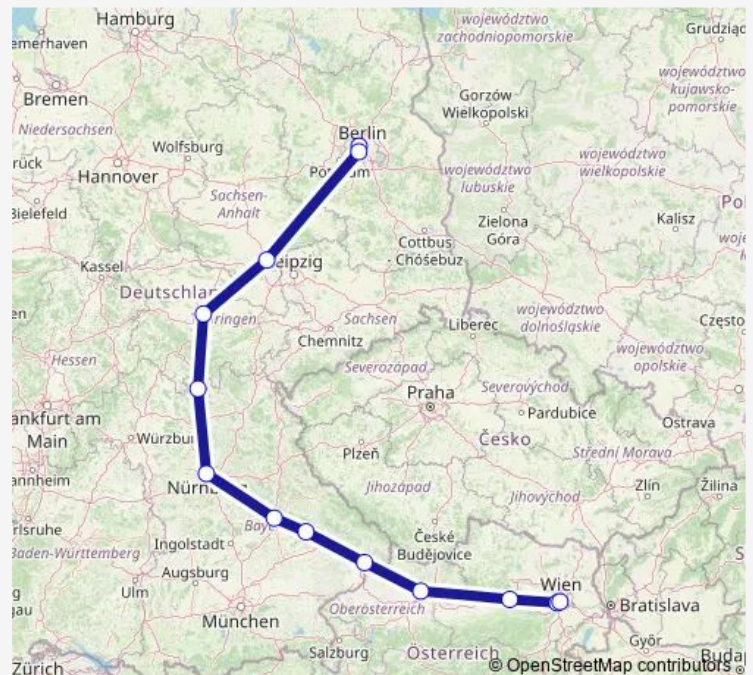

Rail ICE 93

[Go to website](#)

Direction

Berlin Hbf (tief) — Wien Hbf

13 stops

[Open route schedule](#)

Berlin Hbf (tief)

Berlin Südkreuz

Halle(Saale)Hbf

Erfurt Hbf

Coburg

Nürnberg Hbf

Regensburg Hbf

Straubing

Passau Hbf

Linz Hbf

Thursday 10:05

Friday 10:05

Saturday 10:05

Sunday 10:05

Route info

Direction: Berlin Hbf (tief)

Stops: 13

Trip Duration: 7 hour 40 min

ICE 93

ICE 93 Rail time schedules and route maps are available in an offline PDF at busmaps.com. Use the busmaps.com website to see live bus times, train schedule or subway schedule, and step-by-step directions for all public transit in Vienna