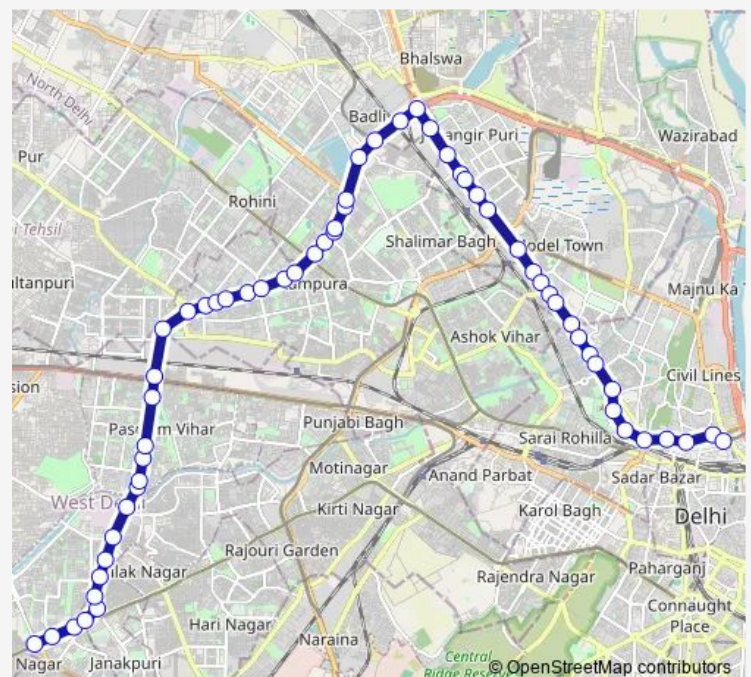

Mangol Pur School (Outer Ring Road)

Rohini Depot Iii

Puspanjali Enclave

Route schedule

Uttam Nagar Terminal — Isbt Kashmere Gate Terminal

Monday 07:14-22:10

Tuesday 07:14-22:10

Wednesday 07:14-22:10

Thursday 07:14-22:10

Friday 07:14-22:10

Saturday 07:14-22:10

Sunday 07:14-22:10

Route info

Direction: Uttam Nagar Terminal

Stops: 58

Trip Duration: 1 hour 50 min