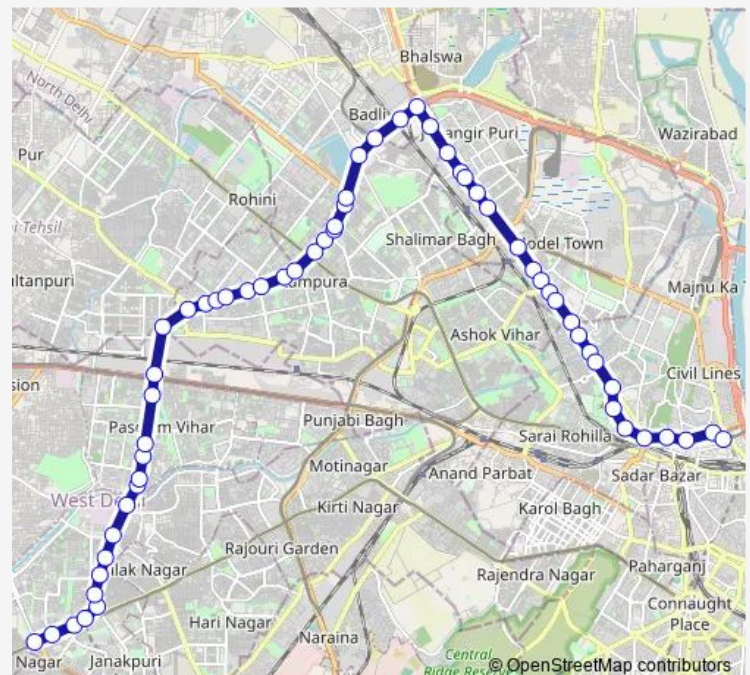

Mangol Pur School (Outer Ring Road)

Rohini Depot Iii

Puspanjali Enclave

Route schedule

Uttam Nagar Terminal — Isbt Kashmere Gate Terminal

Monday 07:14-22:10

Tuesday 07:14-22:10

Wednesday 07:14-22:10

Thursday 07:14-22:10

Friday 07:14-22:10

Saturday 07:14-22:10

Sunday 07:14-22:10

Route info

Direction: Uttam Nagar Terminal

Stops: 58

Trip Duration: 1 hour 50 min