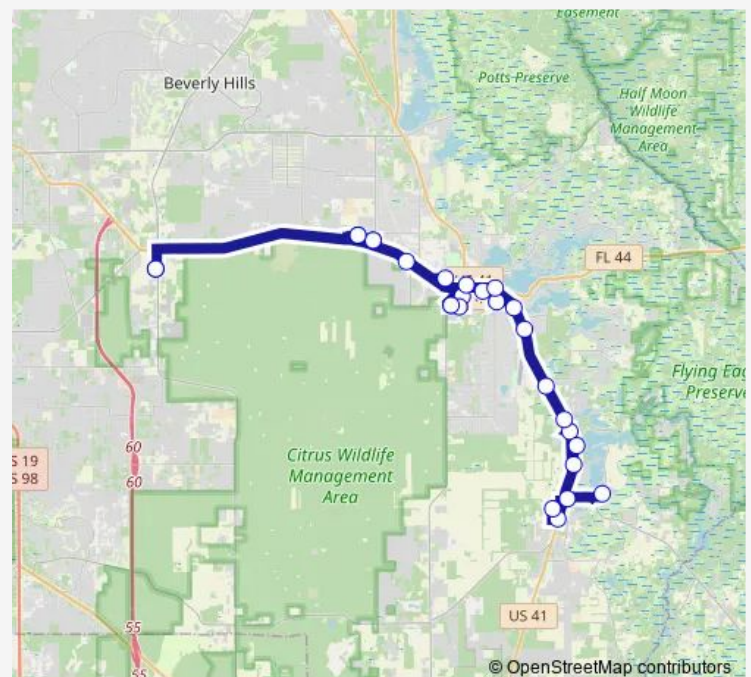

Courthouse Square

Route schedule

Citrus County Transit Office — Citrus County Transit Office

Monday 06:00-15:45

Tuesday 06:00-15:45

Wednesday 06:00-15:45

Thursday 06:00-15:45

Friday 06:00-15:45

Saturday —

Sunday —

Route info

Direction: Citrus County Transit Office

Stops: 27

Trip Duration: 1 hour 30 min

Floral City

Publix / Inverness

Orvista Cir & Druid Rd

Colonnade Park Apartments

Beall's / Inverness

Wal-Mart / Inverness

Citrus County Transit Office

Floral City Bus time schedules and route maps are available in an offline PDF at busmaps.com. Use the busmaps.com website to see live bus times, train schedule or subway schedule, and step-by-step directions for all public transit in