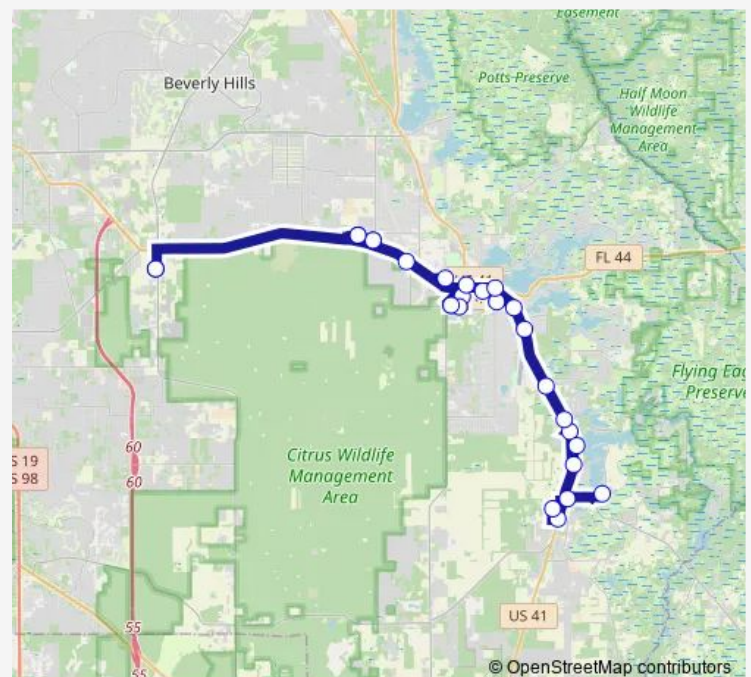

Courthouse Square

Route schedule

Citrus County Transit Office — Citrus County Transit Office

Monday 06:00-15:45

Tuesday 06:00-15:45

Wednesday 06:00-15:45

Thursday 06:00-15:45

Friday 06:00-15:45

Saturday —

Sunday —

Route info

Direction: Citrus County Transit Office

Stops: 27

Trip Duration: 1 hour 30 min

Floral City

Publix / Inverness

Orvista Cir & Druid Rd

Colonnade Park Apartments

Beall's / Inverness

Wal-Mart / Inverness

Citrus County Transit Office

Floral City Bus time schedules and route maps are available in an offline PDF at busmaps.com. Use the busmaps.com website to see live bus times, train schedule or subway schedule, and step-by-step directions for all public transit in Inverness