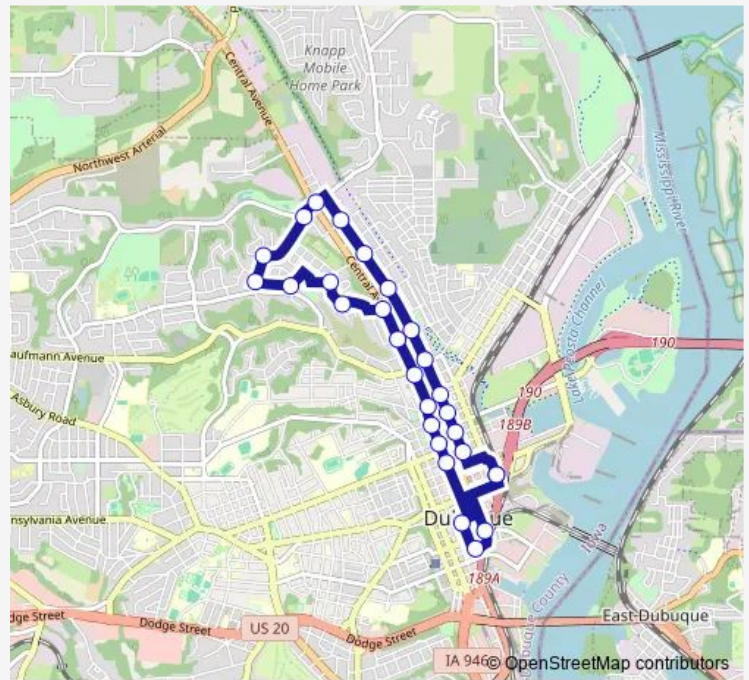

[Go to website](#)

Direction
 Intermodal Transfer — Intermodal Transfer

24 stops

[Open route schedule](#)

Intermodal Transfer

Jackson St and 13th St

Jackson St and 15th St

Jackson St and 17th St

Flamingo Dr and Peru Rd

32nd St and Central Ave

Central Ave and 30th St

Central Ave at 27th St

Central Ave and Diagonal St

Central Ave and 24th St

Central Ave and Kaufmann Ave

Central Ave and 19th St

Central Ave and 17th St

Route schedule

Intermodal Transfer — Intermodal Transfer

Monday	06:45-17:45
Tuesday	06:45-17:45
Wednesday	06:45-17:45
Thursday	06:45-17:45
Friday	06:45-17:45
Saturday	—
Sunday	—

Route info

Direction: Intermodal Transfer

Stops: 24

Trip Duration: 0 hour 27 min

■ Grn — Green Weekday

Central Ave and 15th St

Central Ave and 13th St

Intermodal Transfer

Direction