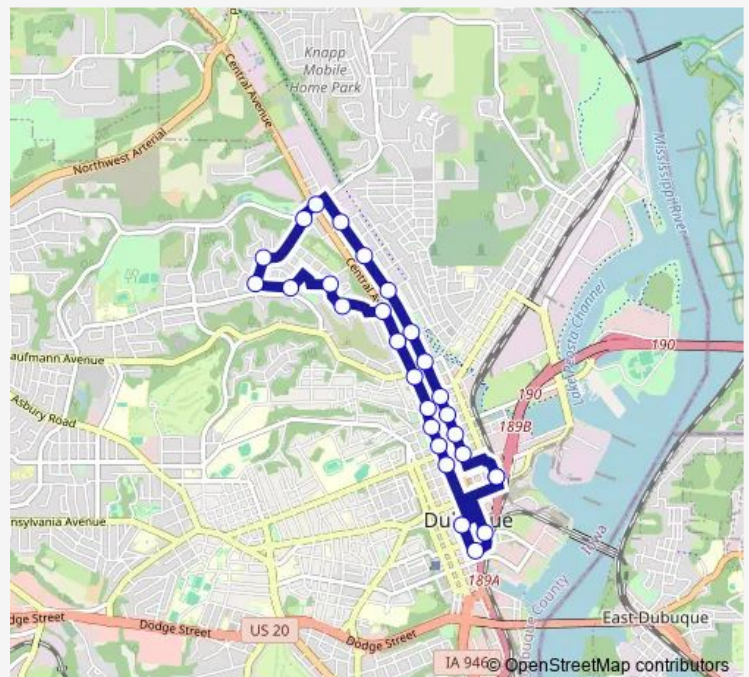

[Go to website](#)

Direction
Intermodal Transfer — Intermodal Transfer

24 stops

[Open route schedule](#)

Intermodal Transfer

Jackson St and 13th St

Jackson St and 15th St

Jackson St and 17th St

Saturday —

Sunday —

Route info

Direction: Intermodal Transfer

Stops: 24

Trip Duration: 0 hour 27 min

■ GRN — Green Weekday

Central Ave and 15th St

Central Ave and 13th St

Intermodal Transfer

Direction

Intermodal Transfer — Intermodal Transfer

28 stops

[Open route schedule](#)

Intermodal Transfer

Jackson St and 13th St

Route info

Direction: Intermodal Transfer

Stops: 28

Trip Duration: 0 hour 27 min

4th St and Central Ave

White St and E 5th St

Intermodal Transfer

GRN Bus time schedules and route maps are available in an offline PDF at busmaps.com. Use the busmaps.com website to see live bus times, train schedule or subway schedule, and step-by-step directions for all public transit in Dubuque