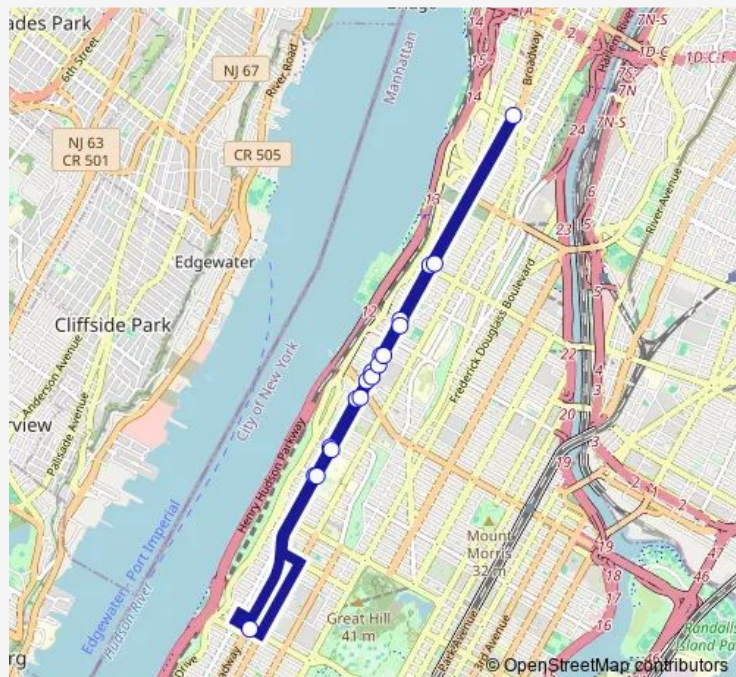

Sunday —

Route info

Direction: MC 166

Stops: 18

Trip Duration: 0 hour 44 min

GRN — Green Line Evening 1

Direction

MC 166 — 145 N

15 stops

[Open route schedule](#)

MC 166

145 S

137 S

JLG S

EC S

120 S