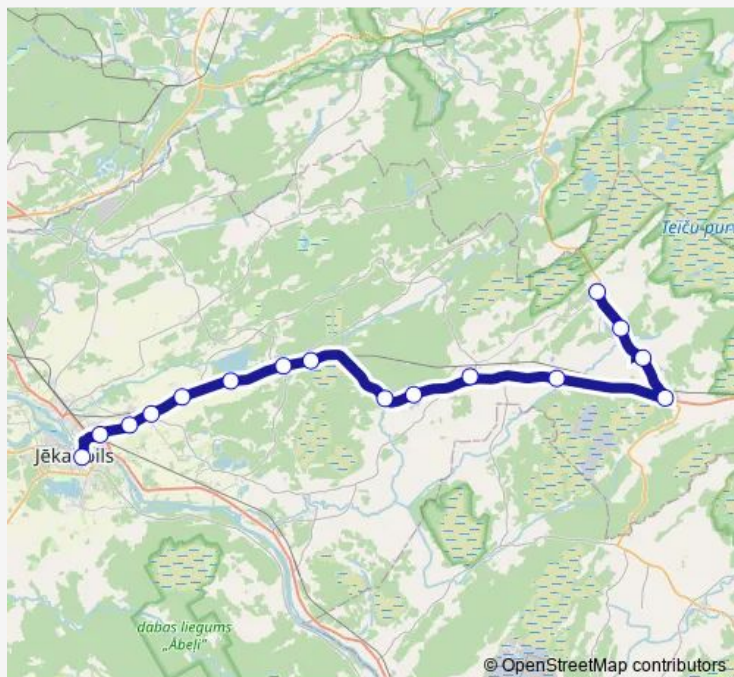

Atašienes pagrieziena

Atašiene

Atašienes skola

Rijnieki

Route schedule

Jēkabpils Ao — Rijnieki

Monday	05:55-15:35
Tuesday	05:55-15:35
Wednesday	05:55-15:35
Thursday	05:55-15:35
Friday	05:55-15:35
Saturday	05:55
Sunday	05:55

Route info

Direction: Jēkabpils Ao

Stops: 16

Trip Duration: 0 hour 56 min

Direction

Rijnieki — Jēkabpils Ao

16 stops

[Open route schedule](#)