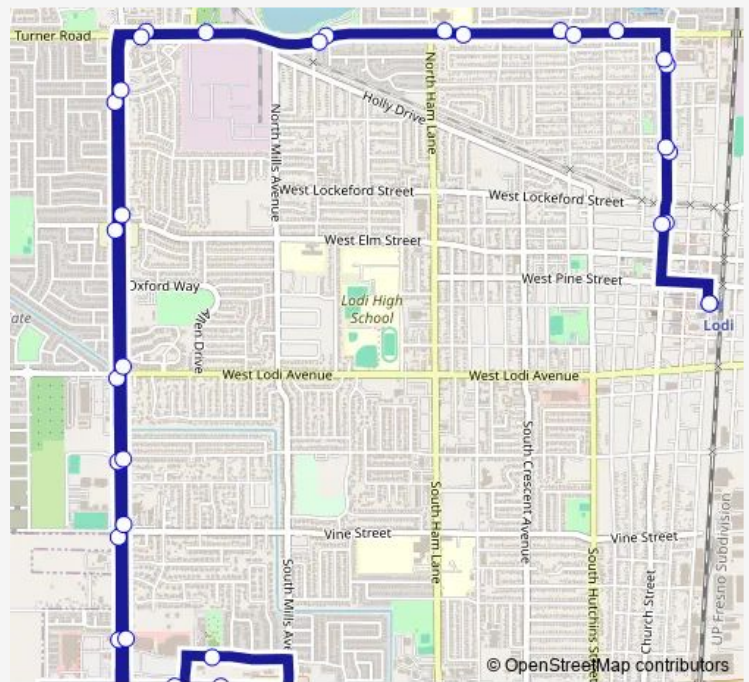

Bus 1/30 Route 1/30

[Go to website](#)

Direction
 Lodi Transit Station — Lodi Transit Station
 35 stops
[Open route schedule](#)

- Lodi Transit Station
- Church & Locust at Lodi Library (Nb)
- Church & Olive (Nb)
- Church & Eureka (Nb)
- Turner by Wine Country Care Center
- Turner & California (Wb)
- Turner & Ham by Lakewood Elementary (Wb)
- Turner by Lodi Lake
- Turner & Lower Sacramento
- Turner by Woodlake Plaza (Wb)
- Lower Sacramento & Tejon (Sb)
- Lower Sacramento & Elm (Sb)
- Lower Sacramento & Lodi by Raley's (Sb)
- Lower Sacramento & Tokay (Sb)
- Lower Sacramento & Vine (Sb)
- Lower Sacramento by Lowes
- Super Walmart
- Kettleman Lane (Midway Transfer Point)
- Tienda Drive by One.Lodi
- Kettleman & Sylvan (Wb)
- Kettleman & Lower Sacramento (Wb)

Route schedule

Lodi Transit Station — Lodi Transit Station

Monday	—
Tuesday	—
Wednesday	—
Thursday	—
Friday	—
Saturday	07:30
Sunday	07:30

Route info

Direction: Lodi Transit Station

Stops: 35

Trip Duration: 1 hour 0 min

1/30 — Route 1/30

Lower Sacramento by Safeway

Lower Sacramento & Vine (Nb)

Lower Sacramento & Tokay (Nb)

Lower Sacramento & Lodi (Nb)

Lower Sacramento & Elm (Nb)

Lower Sacramento & Tejon (Nb)

Turner by Woodlake Plaza (Eb)

Turner & Loma

Turner & Ham (Eb)

Turner & California (Eb)

Church & Eureka (Sb)

Church & Olive (Sb)

Church & Locust at Lodi Library (Sb)

Lodi Transit Station

1/30 Bus time schedules and route maps are available in an offline PDF at busmaps.com. Use the busmaps.com website to see live bus times, train schedule or subway schedule, and step-by-step directions for all public transit in Stockton