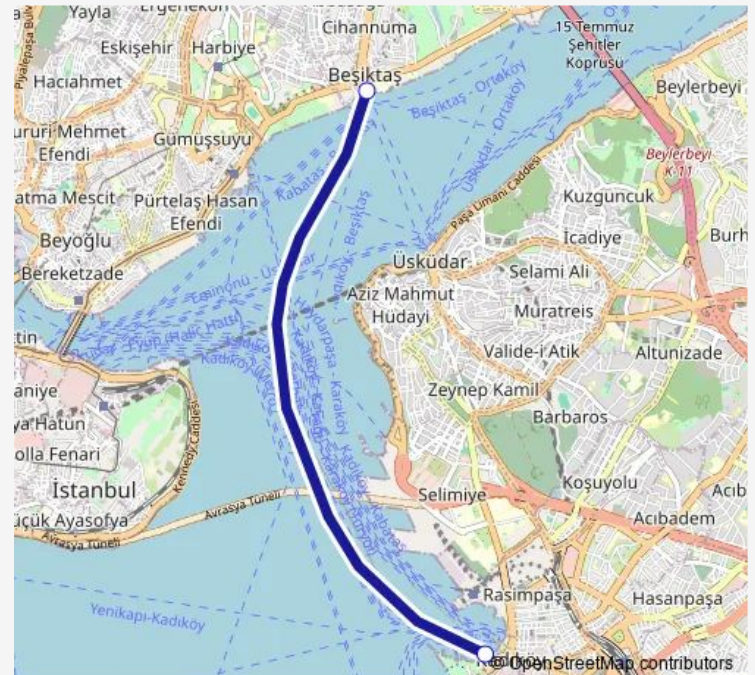

Ferry BŞK-K.KÖY Beşiktaş - Kadıköy

[Go to website](#)

Direction

Beşiktaş Dentur — Kadıköy-Beşiktaş-Adalar ŞH.

2 stops

[Open route schedule](#)

Beşiktaş Dentur

Kadıköy-Beşiktaş-Adalar ŞH.

Route schedule

Beşiktaş Dentur — Kadıköy-Beşiktaş-Adalar ŞH.

Monday 07:00-08:00

Tuesday 07:00-08:00

Wednesday 07:00-08:00

Thursday 07:00-08:00

Friday 07:00-08:00

Saturday 07:00-08:00

Sunday 08:00

Route info

Direction: Beşiktaş Dentur

Stops: 2

Trip Duration: 0 hour 32 min

■ BŞK-K.KÖY — Beşiktaş - Kadıköy

BusMaps

Direction

Route info

Direction: Kadıköy-Beşiktaş-Adalar ŞH.

Stops: 2

Trip Duration: 0 hour 20 min

BŞK-K.KÖY Ferry time schedules and route maps are available in an offline PDF at [busmaps.com](#). Use the [busmaps.com](#) website to see live bus times, train schedule or subway schedule, and step-by-step directions for all public transit in Istanbul