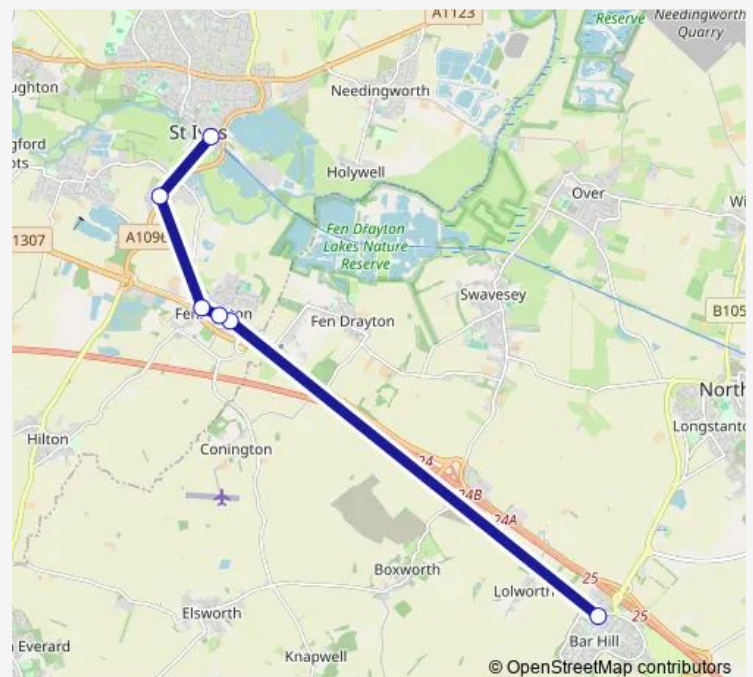

Rookery Way

Swan Road

Chequer Street

Greenfields

Bus Station

### Route schedule

School Lane — Bus Station

Monday 06:25

Tuesday 06:25

Wednesday 06:25

Thursday 06:25

Friday 06:25

Saturday —

### Route info

Direction: School Lane

Stops: 9

Trip Duration: 0 hour 35 min

V4 — St Ives - Fenstanton - Boxworth

## Route info

Direction: Superstore

Stops: 6

Trip Duration: 0 hour 20 min