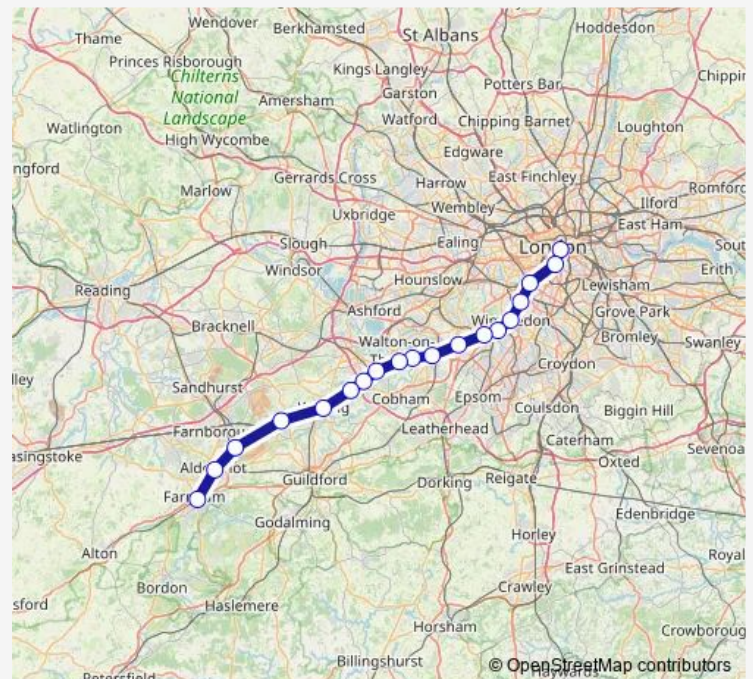

Farnham

Route schedule

London Waterloo — Farnham

Monday 22:53-23:23

Tuesday 22:53-23:23

Wednesday 22:53-23:23

Thursday 22:53-23:23

Friday —

Saturday 23:55

Sunday 23:40

Route info

Direction: London Waterloo

Stops: 19

Trip Duration: 1 hour 17 min

■ Sw:Wat->Fnh — SW train service from WAT to Fnh

Direction

London Waterloo — Farnham

20 stops

[Open route schedule](#)

London Waterloo

Vauxhall

Queenstown Road (Battersea)

Clapham Junction

Barnes

Brentford

Hounslow

Feltham

Staines

Egham

Virginia Water

Longcross

Sunningdale