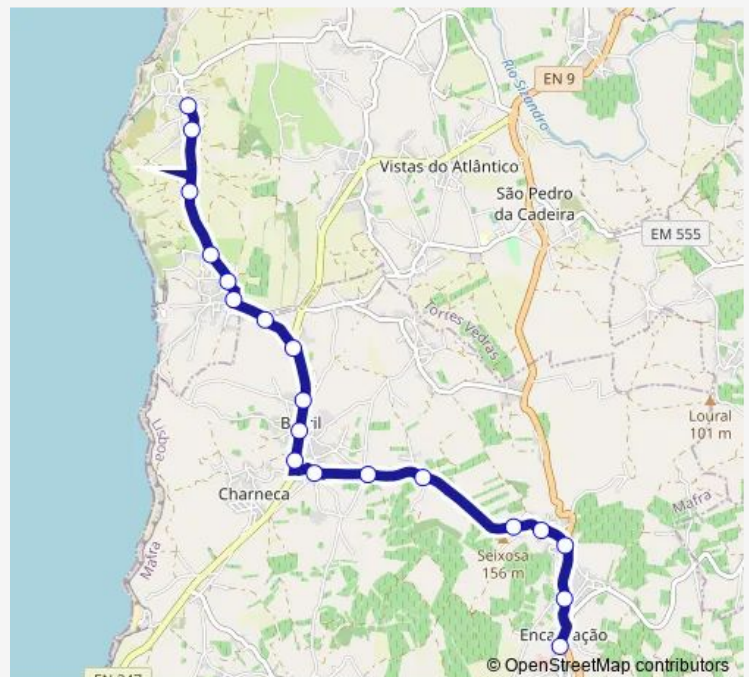

Saturday —

Sunday —

Route info

Direction: Bairro da Cruz (X) Quintas

Stops: 19

Trip Duration: 0 hour 16 min

2908 — Cambelas - Encarnação Cruz

Direction