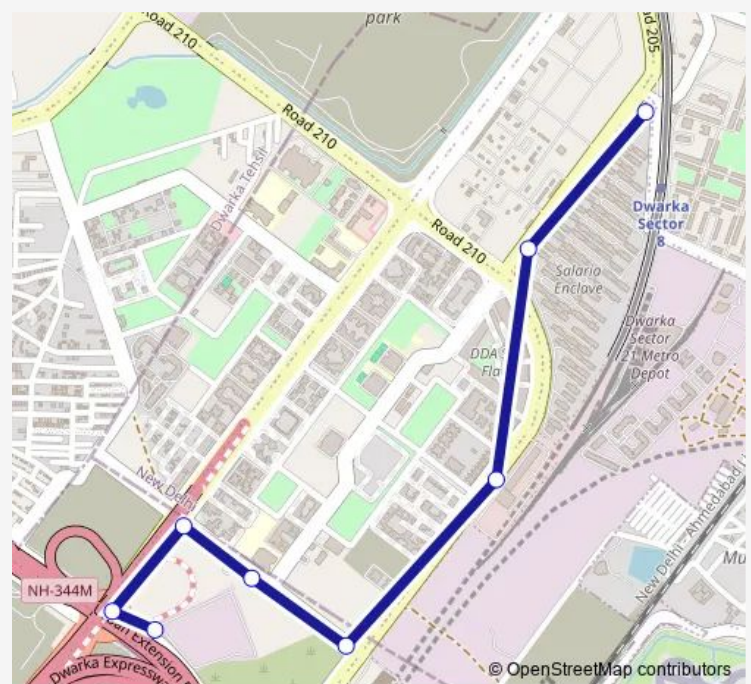

Bus 772astlup

[Go to website](#)

Direction

Dwarka Sec-8 Metro Station — Dwarka Sec 22 Cluster Depot

8 stops

[Open route schedule](#)

Dwarka Sec-8 Metro Station

Dwarka Sec-20/21 Crossing

Dwarka Sec 22 Vivanta Hotel

Dwarka Sec-21 Metro Station (Road Crossing)

Govt Co-Edu Sr Sec School Sec-22 Dwarka

Transport Department Dwarka

Dwarka Sec 21 Crossing Bharthal Chowk

Dwarka Sec 22 Cluster Depot

Route schedule

Dwarka Sec-8 Metro Station — Dwarka Sec 22 Cluster Depot

Monday 11:24-16:17

Tuesday 11:24-16:17

Wednesday 11:24-16:17

Thursday 11:24-16:17

Friday 11:24-16:17

Saturday 11:24-16:17

Sunday 11:24-16:17

Route info

Direction: Dwarka Sec-8 Metro Station

Stops: 8

Trip Duration: 0 hour 11 min

772astlup

BusMaps

772astlup Bus time schedules and route maps are available in an offline PDF at busmaps.com. Use the busmaps.com website to see live bus times, train schedule or subway schedule, and step-by-step directions for all public transit in New Delhi