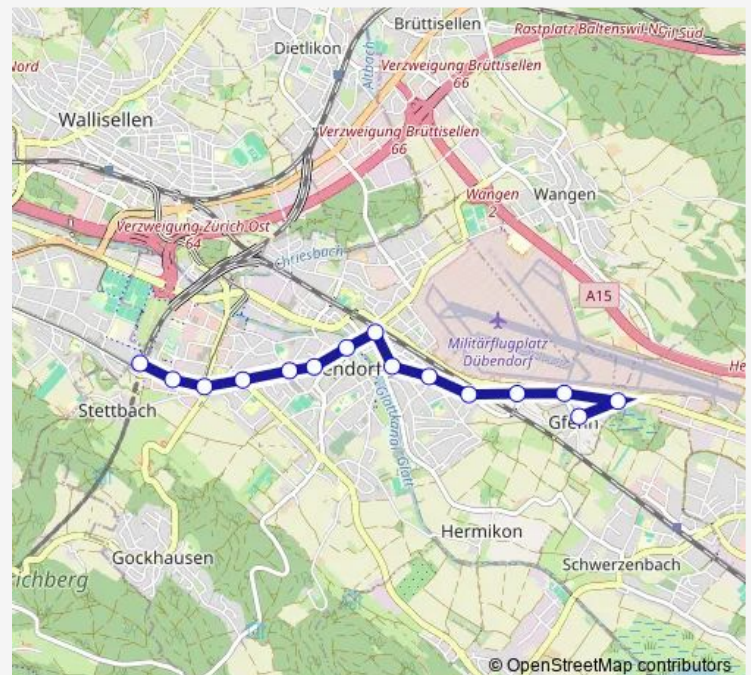

### Route schedule

Stettbach, Bahnhof — Dübendorf, Gfenn

Monday	—
Tuesday	—
Wednesday	—
Thursday	—
Friday	25:46-02:46 <sup>+1</sup>
Saturday	03:46-02:46 <sup>+1</sup>
Sunday	03:46

### Route info

Direction: Stettbach, Bahnhof

Stops: 15

Trip Duration: 0 hour 13 min

■ N76

BusMaps