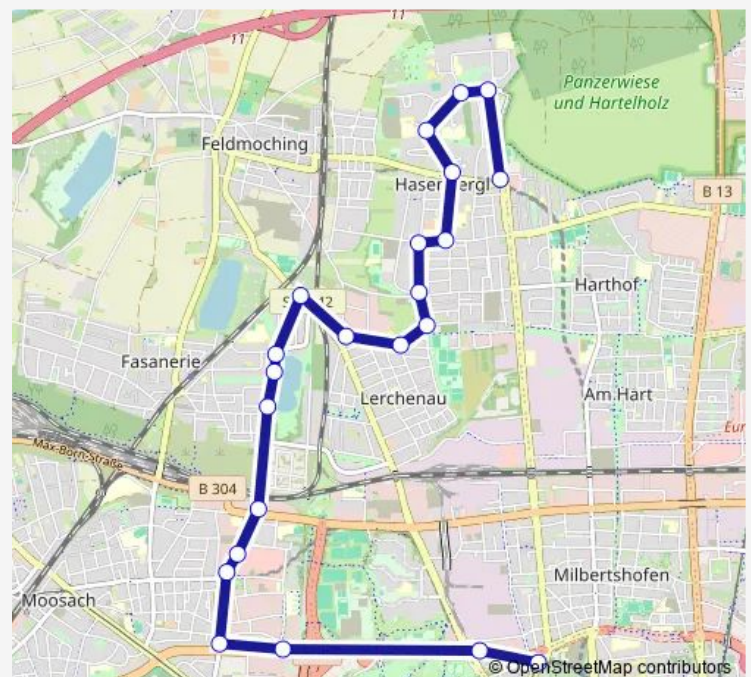

Friday —

Saturday —

Sunday —

Route info

Direction: Dülferstraße

Stops: 20

Trip Duration: 0 hour 23 min

■ N76

BusMaps

Direction

Petuelring — Dülferstraße

22 stops

[Open route schedule](#)

Petuelring

Olympiapark Eissportstadion

Riesstraße Süd

Sunday

—

Route info

Direction: Petuelring

Stops: 23

Trip Duration: 0 hour 24 min

Direction

Dülferstraße — Petuelring

Saturday

01:52-04:22

Sunday

01:52-04:22

Route info

Direction: Dülferstraße

Stops: 18

Trip Duration: 0 hour 24 min