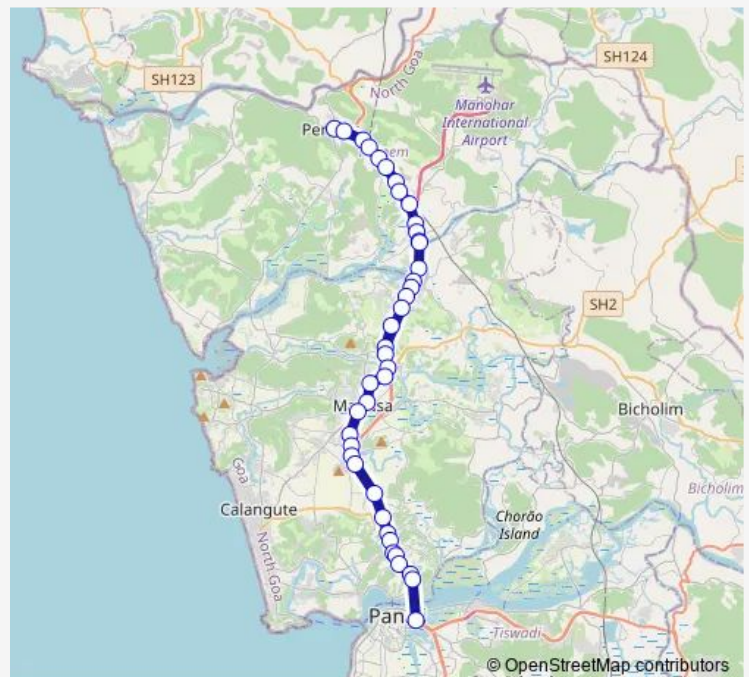

Bus PNJ23 Panaji - Pedne via Mapusa

[Go to website](#)

Direction

Pedne KTC Bus Stand — Panaji KTC Bus Stand

40 stops

[Open route schedule](#)

Pedne KTC Bus Stand

Sawalwada

Malpe

Pernem Railway Station

Govt. College Pernem

Valpe Cross

Walpe

Oshalbag

Suke Kulan

Dhargal High School

Kaloji Wines

Don Khamb Dhargalim

Don Khamb RTO Check post

Mahakhazan

Colvale Dhargal Bridge

Colvale Char Rasta

Dr. Ambedkar College

Binani

Near Colvale Office

Colvale Housing Board

Karaswada Idc

Route schedule

Pedne KTC Bus Stand — Panaji KTC Bus Stand

Monday 10:35

Tuesday 10:35

Wednesday 10:35

Thursday 10:35

Friday 10:35

Saturday 10:35

Sunday 10:35

Route info

Direction: Pedne KTC Bus Stand

Stops: 40

Trip Duration: 1 hour 0 min

PNJ23 — Panaji - Pedne via Mapusa

BusMaps