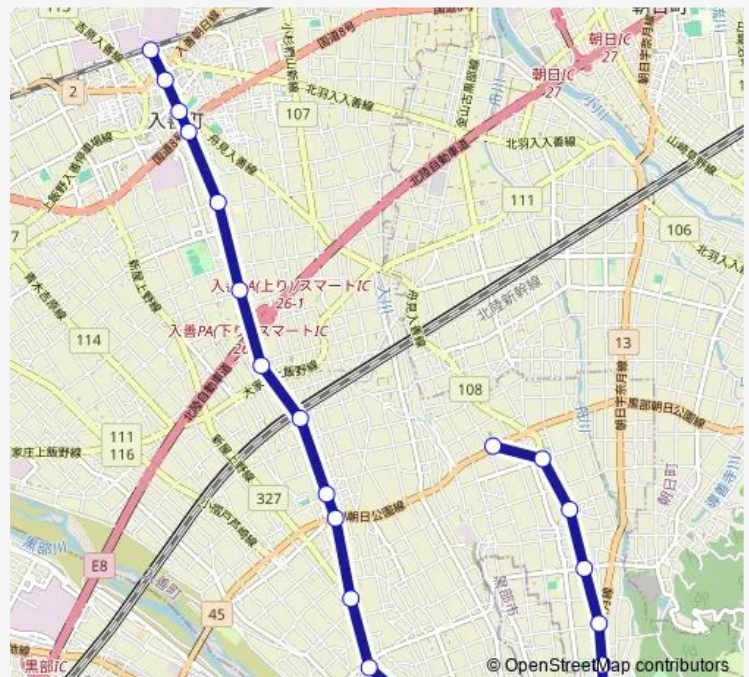

舟見5区

舟見下町

舟見7区公民館

Route schedule

入善駅前 — 中沢公民館

Monday 17:45-19:40

Tuesday 17:45-19:40

Wednesday 17:45-19:40

Thursday 17:45-19:40

Friday 17:45-19:40

Saturday 17:45-19:40

Sunday 17:45-19:40

Route info

Direction: 入善駅前

Stops: 24

Trip Duration: 0 hour 30 min

■ 朝夕新屋線系統1 (中沢公民館行き)

愛場公民館

野中

中沢公民館

Bus time schedules and route maps are available in an offline PDF at busmaps.com. Use the busmaps.com website to see live bus times, train schedule or subway schedule, and step-by-step directions for all public transit in Kurobe-shi