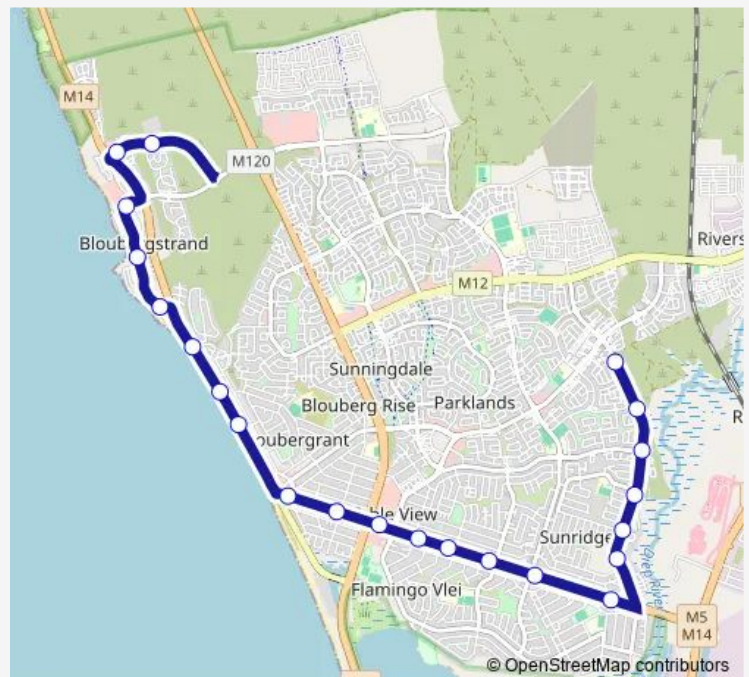

Bus TV14-R

[Go to website](#)

Direction

151 Gie — Cormorant

22 stops

[Open route schedule](#)

151 Gie

Gie Central

Earlswood

Pinto

Gie South

30 Gie

Boy de Goede

Wood

Janssens

Grey

164 Blaauwberg

Table View

Popham

Marine Circle

Seal

Shell

Perlemoen

Bokkombaai

Kleinbaai

Big Bay

Seaside Village

Route schedule

151 Gie — Cormorant

Monday 05:05-23:00

Tuesday 05:05-23:00

Wednesday 05:05-23:00

Thursday 05:05-23:00

Friday 05:05-23:00

Saturday 05:05-23:00

Sunday 05:05-23:00

Route info

Direction: 151 Gie

Stops: 22

Trip Duration: 0 hour 35 min

TV14-R