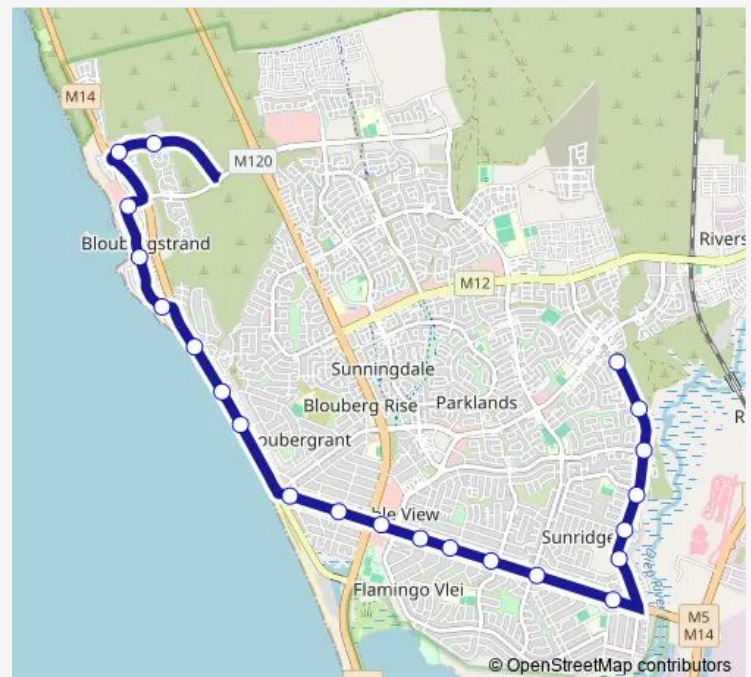

Kleinbaai

Big Bay

Seaside Village

Route schedule

151 Gie — Cormorant

Monday 05:05-23:00

Tuesday 05:05-23:00

Wednesday 05:05-23:00

Thursday 05:05-23:00

Friday 05:05-23:00

Saturday 05:05-23:00

Sunday 05:05-23:00

Route info

Direction: 151 Gie

Stops: 22

Trip Duration: 0 hour 35 min