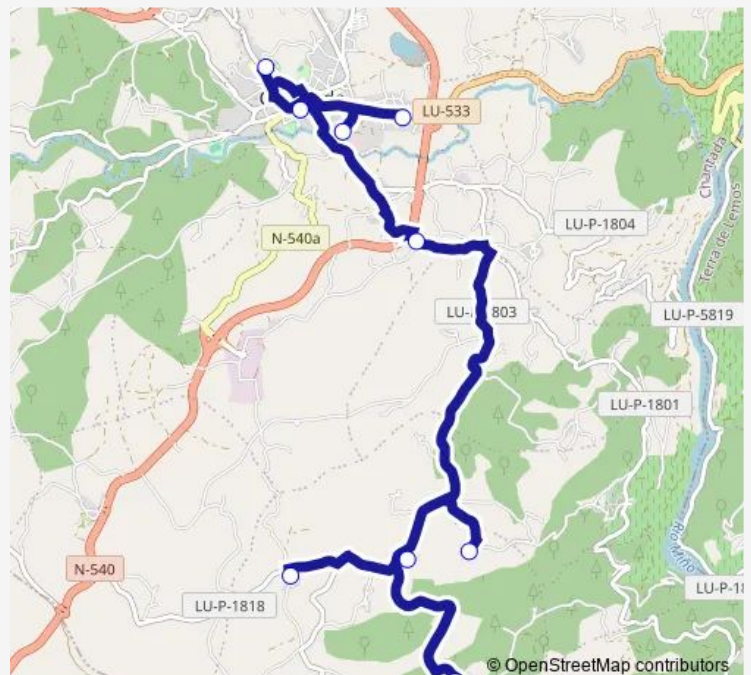

Convento

Corneas (Cruce)

Torre DE Arriba

Brandian

Vilaxe

Andemil

Route schedule

Chantada E.A. — Andemil

Monday 18:05

Tuesday 14:25

Wednesday 14:25

Thursday 14:25

Friday 14:25

Saturday —

Sunday —

Route info

Direction: Chantada E.A.

Stops: 9

Trip Duration: 0 hour 36 min

■ XG728010 — Chantada E.A.-Andemil

Direction

Andemil — Chantada E.A.

9 stops

[Open route schedule](#)

Chantada E.A.

Route schedule

Andemil — Chantada E.A.

Monday	08:00
Tuesday	08:00
Wednesday	08:00
Thursday	08:00
Friday	08:00
Saturday	—
Sunday	—

Route info

Direction: Andemil

Stops: 9

Trip Duration: 0 hour 36 min