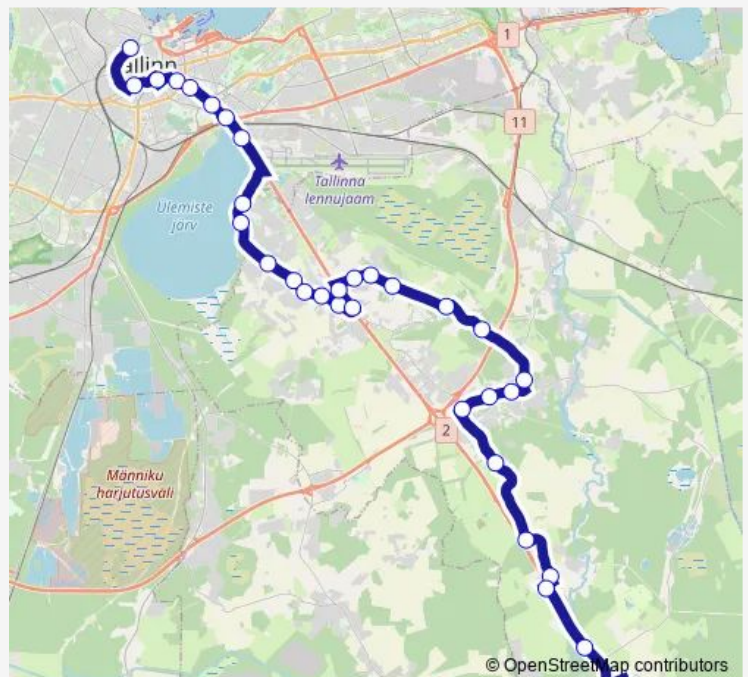

Saturday 08:55-17:45

Sunday 08:55-17:45

Route info

Direction: Balti jaam 4 (train station)

Stops: 32

Trip Duration: 0 hour 57 min

132a — Tallinn - Järveküla - Rae küla - Jüri - Vaida

Viadukti