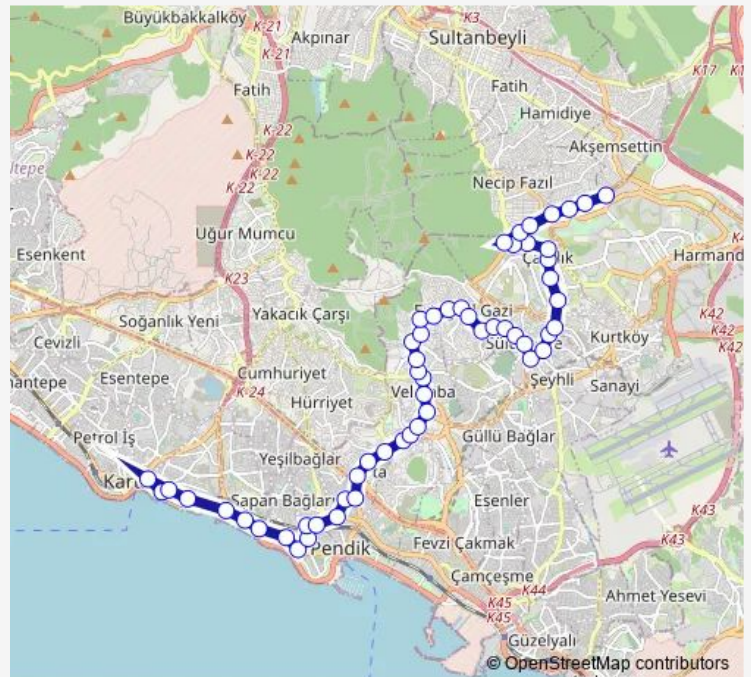

Velibaba Sapağı

Route schedule**KARTAL — SULTANBEYLİ PERONLAR**

Monday 06:50-19:35

Tuesday 06:50-19:35

Wednesday 06:50-19:35

Thursday 06:50-19:35

Friday 06:50-19:35

Saturday 06:50-18:10

Sunday —

Route info

Direction: KARTAL

Stops: 55

Trip Duration: 0 hour 54 min

132A — Kartal - Sultanbeyli Peronlar

BusMaps

Egemen Sokak