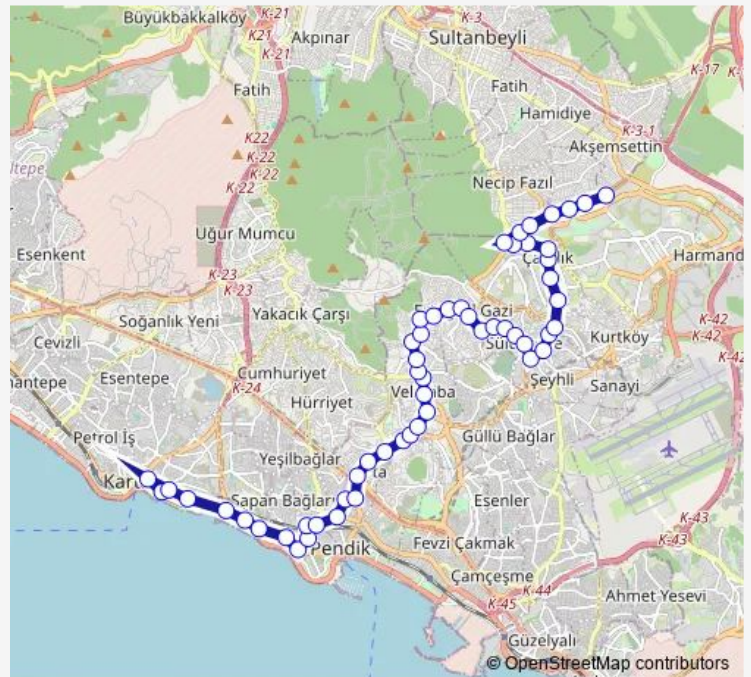

Thursday 06:50-19:35

Friday 06:50-19:35

Saturday 06:50-18:10

Sunday —

Route info

Direction: Kartal

Stops: 55

Trip Duration: 0 hour 54 min

132a — Kartal - Sultanbeyli Peronlar

BusMaps

Egemen Sokak

Arif Özçelik

Bülbül Sokak

Ankara Caddesi

Meslek Lisesi

Yunus Emre Caddesi