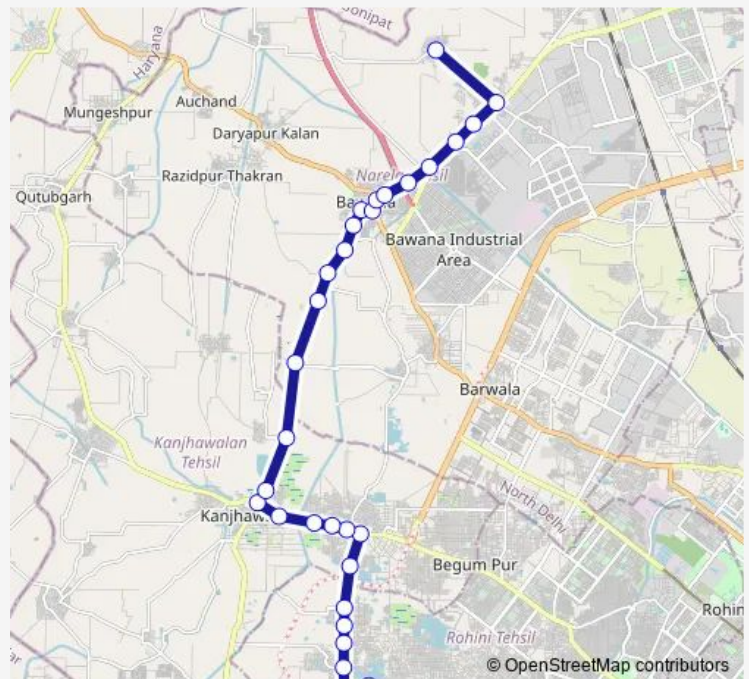

### Direction

Rani Khera Depot 1 — Ghoga Village

30 stops

[Open route schedule](#)

Rani Khera Depot 1

Rani Khera Depot Crossing

Rani Khera Village

Rani Khera School / Bhagya Vihar

### Route schedule

Rani Khera Depot 1 — Ghoga Village

Monday 04:20-07:20

Tuesday 04:20-07:20

Wednesday 04:20-07:20

Thursday 04:20-07:20

Friday 04:20-07:20

Saturday 04:20-07:20

### Route info

Direction: Rani Khera Depot 1

Stops: 30

Trip Duration: 1 hour 19 min

158stlup

Primary School

Bawana Village

Bawana Dispensary