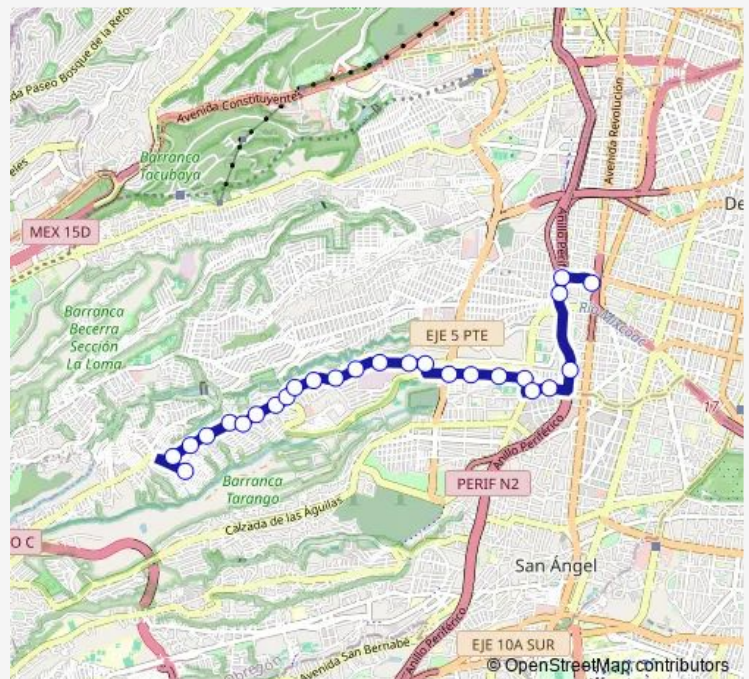

Direction

Base Queso — Base Cetram Mixcoac

26 stops

[Open route schedule](#)

Base Queso

Pipitos

Queretaro

Angel Reyes

Saturday 00:00

Sunday 00:00

Route info

Direction: Base Queso

Stops: 26

Trip Duration: 0 hour 29 min

Z2h — Mixcoac - Queso

Andes

Luis Alconedo

Tiziano

Benvenuto Cellini

Base Cetram Mixcoac

Direction

Base Cetram Mixcoac — Base Queso

32 stops

[Open route schedule](#)

Saturday 00:00

Sunday 00:00

Route info

Direction: Base Cetram Mixcoac

Stops: 32

Trip Duration: 0 hour 27 min

Carlos A. Madrazo

Principal