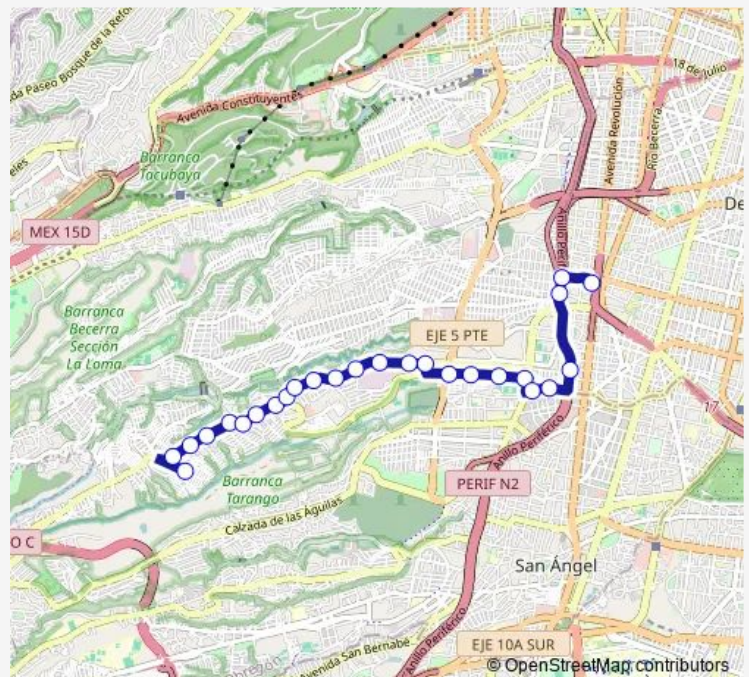

### Direction

Base Queso — Base CETRAM Mixcoac

26 stops

[Open route schedule](#)

Base Queso

Pipitos

Queretaro

Angel Reyes

### Route schedule

Base Queso — Base CETRAM Mixcoac

Monday 00:00

Tuesday 00:00

Wednesday 00:00

Thursday 00:00

Friday 00:00

Saturday 00:00

### Route info

Direction: Base Queso

Stops: 26

Trip Duration: 0 hour 29 min

Z2H — Mixcoac - Queso

Andes

Luis Alconedo

Tiziano

## Route info

Direction: Base CETRAM Mixcoac

Stops: 32

Trip Duration: 0 hour 27 min

Carlos A. Madrazo

Principal

Angel Reyes

Queretaro