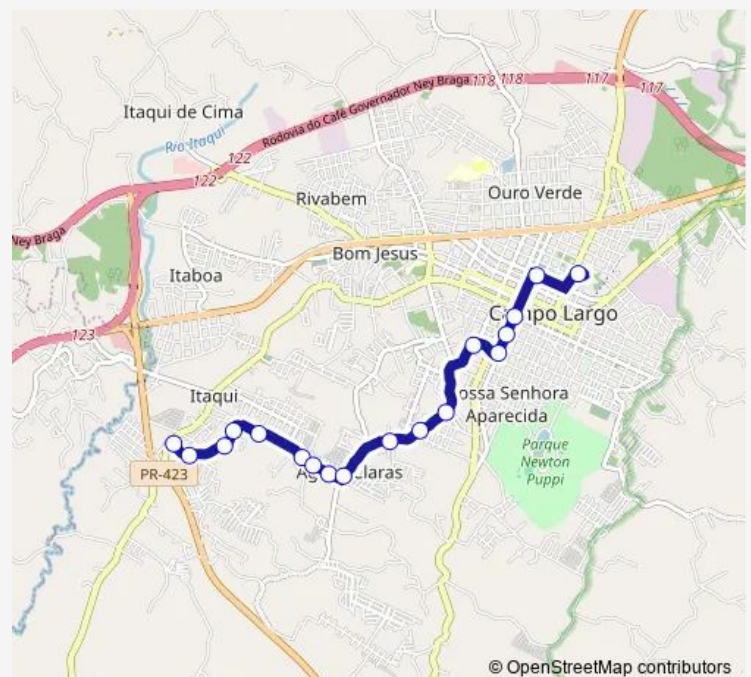

Thursday —

Friday —

Saturday —

Sunday 08:30-22:00

Route info

Direction: Terminal - 100

Stops: 25

Trip Duration: 0 hour 30 min

135 — Interbairros V

R. dos Imigrantes 570

R. dos Imigrantes 772

R. Comendador A. Cunha

Campina

Direction

undefined — undefined

0 stops

Trip Duration: — min

Direction

Terminal - 100 — Rodeio Sto Antônio

25 stops

[Open route schedule](#)

Terminal - 100

Rodoviaria

Havan - Rua Domingos Cordeiro 936