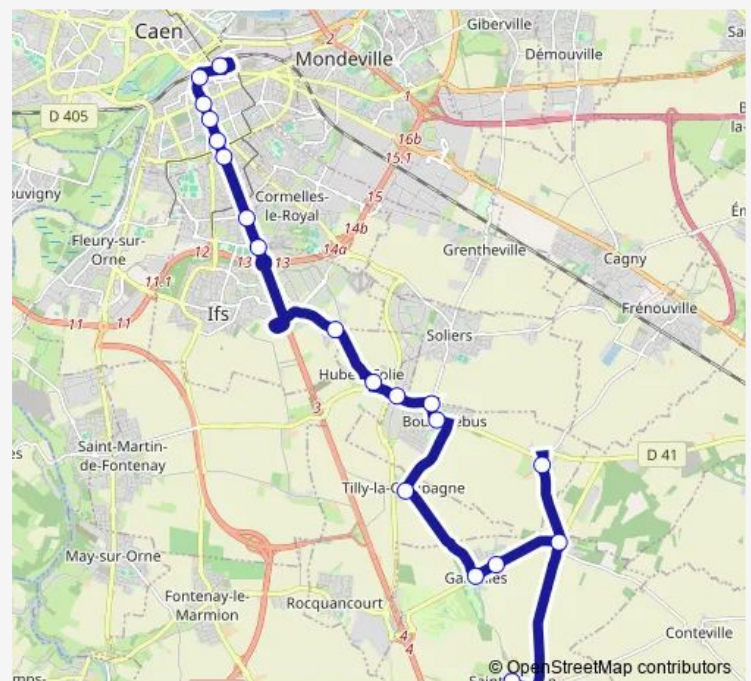

Aviation

Falaise

Boutrois

Cygne de Croix

Vaucelles

Gare Sncf

Route schedule

Saint-Aignan Mairie — Gare Sncf

Monday 07:20

Tuesday 07:20

Wednesday 07:20

Thursday 07:20

Friday 07:20

Saturday —

Sunday —

Route info

Direction: Saint-Aignan Mairie

Stops: 16

Trip Duration: 0 hour 46 min

135 — LE Castelet St Aignan Mairie - Caen Gare Sncf

Direction

Gare Sncf — Saint-Aignan Mairie

19 stops

[Open route schedule](#)

Tuesday 07:21

Wednesday 07:21

Thursday 07:21

Friday 07:21

Saturday —

Sunday —

Route info

Direction: La Hogue