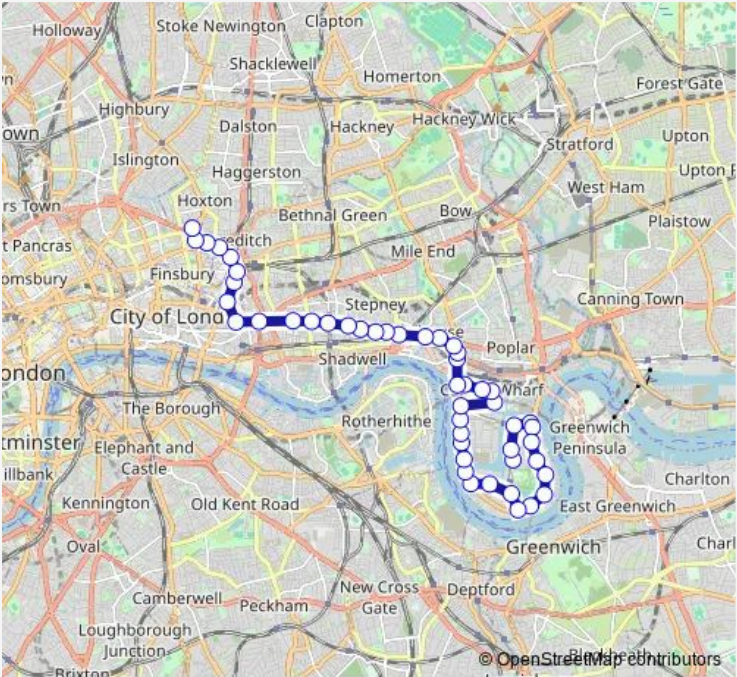

Route schedule
 Crossharbour Asda — Moorfields Eye Hospital

Monday	00:08-23:53
Tuesday	00:08-23:53
Wednesday	00:08-23:53
Thursday	00:08-23:53
Friday	00:08-23:53
Saturday	00:08-23:53
Sunday	00:08-23:53

Route info

Direction: Crossharbour Asda

Stops: 48

Trip Duration: 0 hour 55 min

135 — Crossharbour - Canary Wharf - Limehouse - Aldgate - Old Street **BusMaps**

Canada Square South / Canary Wharf Station

Canary Wharf Underground Station

Duke's Place

Liverpool Street Station

Primrose Street

Shoreditch High Street Station

Curtain Road

Ravey Street

Old Street Station

Old Street Roundabout

Westferry

West India Avenue

Canary Wharf Underground Station

Canary Wharf Station

Marsh Wall / Heron Quay

Cuba Street

Route schedule

Old Street Station — Isle of Dogs Asda