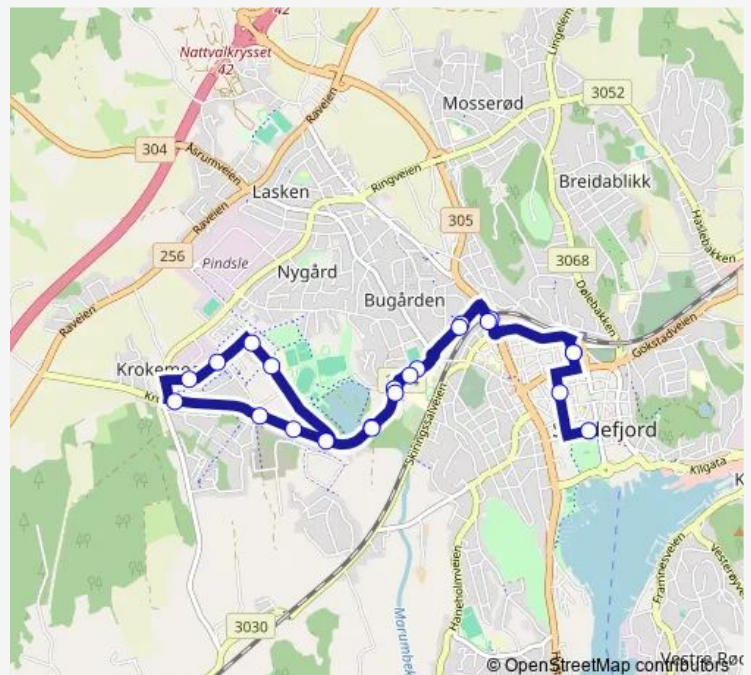

Sandefjord vgs.

Peder Bogensgate

Tempokrysset

Route schedule

Hjertnespromenaden — Sandefjord rutebilstasjon

Monday 09:03-15:10

Tuesday 09:03-15:10

Wednesday 09:03-15:10

Thursday 09:03-15:10

Friday 09:03-15:10

Saturday 09:03-15:03

Sunday —

Route info

Direction: Hjertnespromenaden

Stops: 22

Trip Duration: 0 hour 22 min

135 — Bugården Eldresenteren

Direction

Sandefjord rutebilstasjon — Hjertnespromenaden

22 stops

[Open route schedule](#)

Sandefjord rutebilstasjon

Tempokrysset

Peder Bogensgate

Thursday 08:10-16:35

Friday 08:10-16:35

Saturday —

Sunday —

Route info

Direction: Sandefjord rutebilstasjon

Stops: 22

Trip Duration: 0 hour 20 min