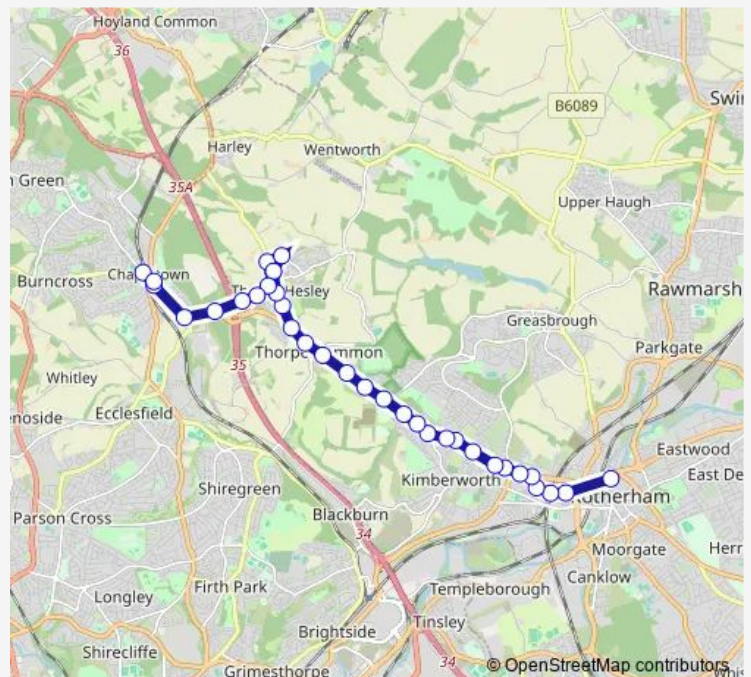

Tuesday 05:30-18:30

Wednesday 05:30-18:30

Thursday 05:30-18:30

Friday 05:30-18:30

Saturday 05:30-18:30

Sunday —

Route info

Direction: Rotherham Interchange/B4

Stops: 34

Trip Duration: 0 hour 32 min

135 — Rotherham - Chapeltown

Brook Hill/Brook Court

Barnsley Road/Wentworth Close

Barnsley Road/Strafford Place

Chapelfield Road/Thornwell Lane

Barnsley Road/Wentworth Close

Stops: 51

Trip Duration: 0 hour 35 min

Hesley Lane/Park View

Hesley Lane/Heslow Grove

Barnsley Road/Wentworth Close

Barnsley Road/Strafford Place

Chapelfield Road/Thornwell Lane

Barnsley Road/Wentworth Close