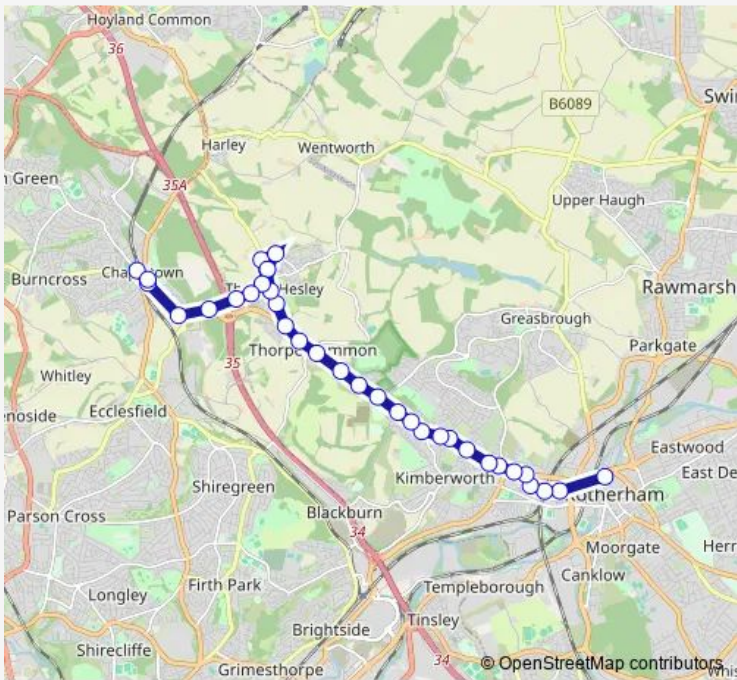

**Bus 135 Rotherham - Chapeltown**

[Go to website](#)

**Direction**  
 Rotherham Interchange/B4 — Cowley Lane/Falding Street  
 34 stops  
[Open route schedule](#)

- Rotherham Interchange/B4
- College Road/Albert Street
- Midland Road/Princess Street
- Midland Road/Wortley Road
- New Wortley Road/Garden Street
- New Wortley Road/Wilton Gardens
- Wortley Road/Wilton Gardens
- Wortley Road/Bradgate Lane
- Wortley Road/Watson Road
- Wortley Road/Fellowsfield Way
- Wortley Road/Old Wortley Road
- Upper Wortley Road/Grange View Road
- Upper Wortley Road/Droppingwell Road
- Upper Wortley Road/Droppingwell Road
- Upper Wortley Road/Oaks Lane
- Upper Wortley Road/Admirals Crest
- Upper Wortley Road/Keppel Road
- Upper Wortley Road/Kirkstead Abbey Mews
- Upper Wortley Road/Grange Lane
- Brook Hill/Upper Wortley Road
- Brook Hill/Windsor Road

**Route schedule**  
 Rotherham Interchange/B4 — Cowley Lane/Falding Street

Monday	05:30-18:30
Tuesday	05:30-18:30
Wednesday	05:30-18:30
Thursday	05:30-18:30
Friday	05:30-18:30
Saturday	05:30-18:30
Sunday	—

**Route info**  
 Direction: Rotherham Interchange/B4  
 Stops: 34  
 Trip Duration: 0 hour 31 min

135 — Rotherham - Chapeltown **BusMaps**

Brook Hill/Brook Court

Barnsley Road/Wentworth Close

Barnsley Road/Strafford Place

Lound Side/Sussex Road

Lound Side/Market Place

Lound Side/Market Place

Cowley Lane/Falding Street

Cowley Lane/Woodburn Drive

Cowley Hill/Smithy Wood Road

Hesley Lane/Hesley Bar