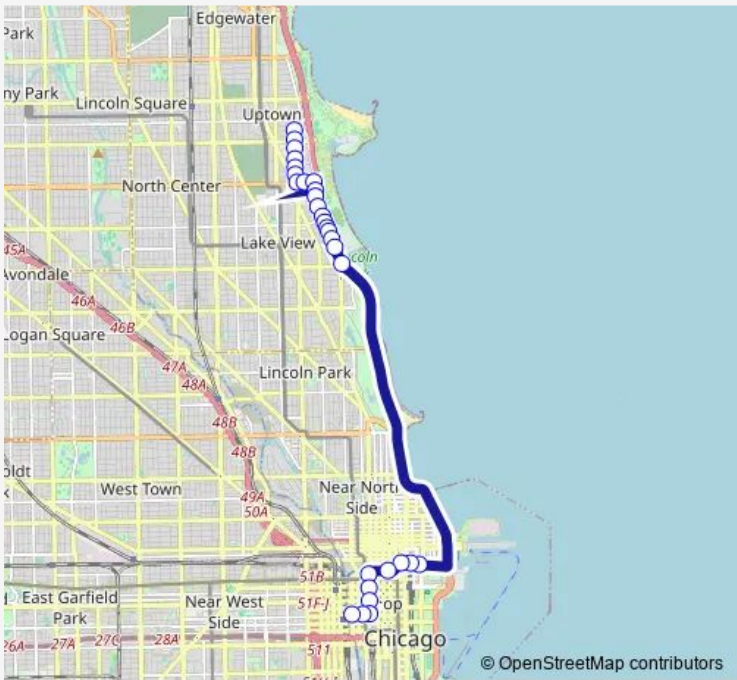

Bus 135 Clarendon/Lasalle Express

[Go to website](#)

Direction
 Clarendon & Sunnyside — Adams & S. Wacker
 29 stops
[Open route schedule](#)

- Clarendon & Sunnyside
- Clarendon & Montrose
- Clarendon & Junior Terrace
- Clarendon & Buena
- Clarendon & Belle Plaine
- Clarendon & Cuyler
- Irving Park & Clarendon
- Irving Park & Pine Grove
- Irving Park & Marine Drive
- Lake Shore & W. Sheridan (3900 N)
- Lake Shore & Grace
- Lake Shore & Waveland
- Lake Shore & Addison
- Lake Shore & Brompton
- Lake Shore & Cornelia
- Lake Shore & Stratford
- Lake Shore & Hawthorne
- Lake Shore & Roscoe
- Lake Shore Drive & Belmont
- Wacker (Upper) & Columbus
- Wacker (Upper) & Stetson

Route schedule
 Clarendon & Sunnyside — Adams & S. Wacker

Monday	05:45-09:30
Tuesday	05:45-09:30
Wednesday	05:45-09:30
Thursday	05:45-09:30
Friday	05:45-09:30
Saturday	—
Sunday	—

Route info
 Direction: Clarendon & Sunnyside
 Stops: 29
 Trip Duration: 0 hour 51 min

135 — Clarendon/Lasalle Express **BusMaps**

Wacker (Upper) & Michigan

Wacker & State

Lasalle & Wacker/Lake

Lasalle & Randolph/Washington

Lasalle & Madison

Lasalle & Adams

Adams & Wells

Adams & S. Wacker

Direction

Franklin & Jackson — Clarendon & Sunnyside

27 stops

[Open route schedule](#)

Franklin & Jackson

Lasalle & Quincy

Lasalle & Madison