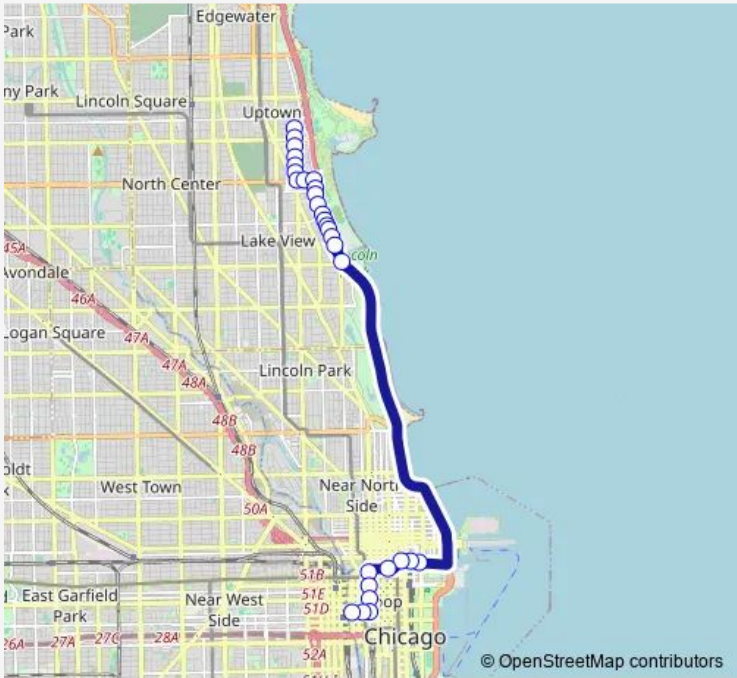

Bus 135 Clarendon/Lasalle Express

[Go to website](#)

Direction
 Clarendon & Sunnyside — Adams & S. Wacker
 29 stops
[Open route schedule](#)

- Clarendon & Sunnyside
- Clarendon & Montrose
- Clarendon & Junior Terrace
- Clarendon & Buena
- Clarendon & Belle Plaine
- Clarendon & Cuyler
- Irving Park & Clarendon
- Irving Park & Pine Grove
- Irving Park & Marine Drive
- Lake Shore & W. Sheridan (3900 N)
- Lake Shore & Grace
- Lake Shore & Waveland
- Lake Shore & Addison
- Lake Shore & Brompton
- Lake Shore & Cornelia
- Lake Shore & Stratford
- Lake Shore & Hawthorne
- Lake Shore & Roscoe
- Lake Shore Drive & Belmont
- Wacker (Upper) & Columbus
- Wacker (Upper) & Stetson

Route schedule
 Clarendon & Sunnyside — Adams & S. Wacker

Monday	05:45-09:30
Tuesday	05:45-09:30
Wednesday	05:45-09:30
Thursday	05:45-09:30
Friday	05:45-09:30
Saturday	—
Sunday	—

Route info
 Direction: Clarendon & Sunnyside
 Stops: 29
 Trip Duration: 0 hour 39 min

135 — Clarendon/Lasalle Express **BusMaps**

Wacker (Upper) & Michigan

Wacker & State

Lasalle & Wacker/Lake

Lasalle & Randolph/Washington

Lasalle & Madison

Lasalle & Adams

Adams & Wells

Adams & S. Wacker

Direction

Franklin & Jackson — Clarendon & Sunnyside

27 stops

[Open route schedule](#)

Franklin & Jackson

Lasalle & Quincy

Lasalle & Madison