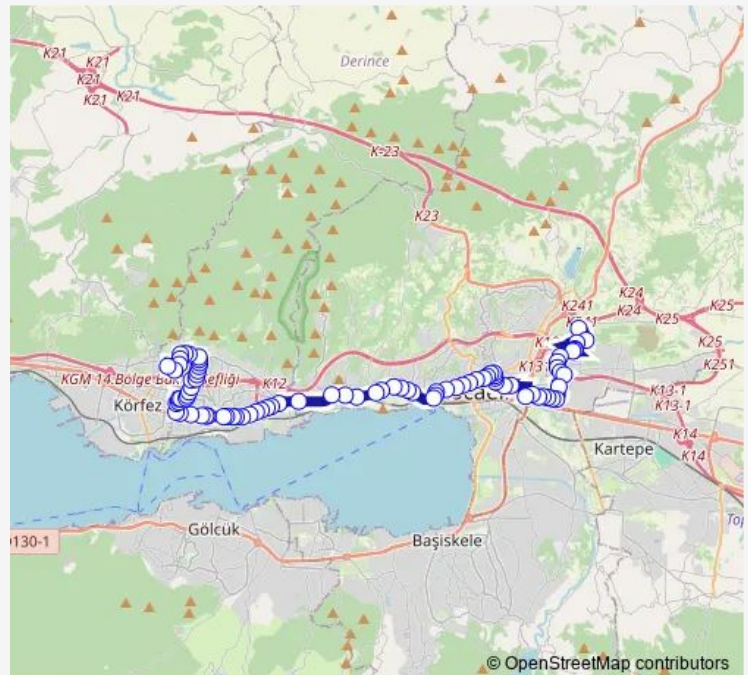

Saturday 07:05-22:45

Sunday 07:30-22:45

Route info

Direction: KAHVE

Stops: 86

Trip Duration: 0 hour 52 min

135 — Körfezkent-Yenikent-Yuvam Akarca

BusMaps

Monday	07:15-23:15
Tuesday	07:15-23:15
Wednesday	07:15-23:15
Thursday	07:15-23:15
Friday	07:15-23:15
Saturday	07:15-22:15
Sunday	07:15-21:15

Route info

Direction: KÖRFEZ KENT 1

Stops: 82

Trip Duration: 0 hour 51 min