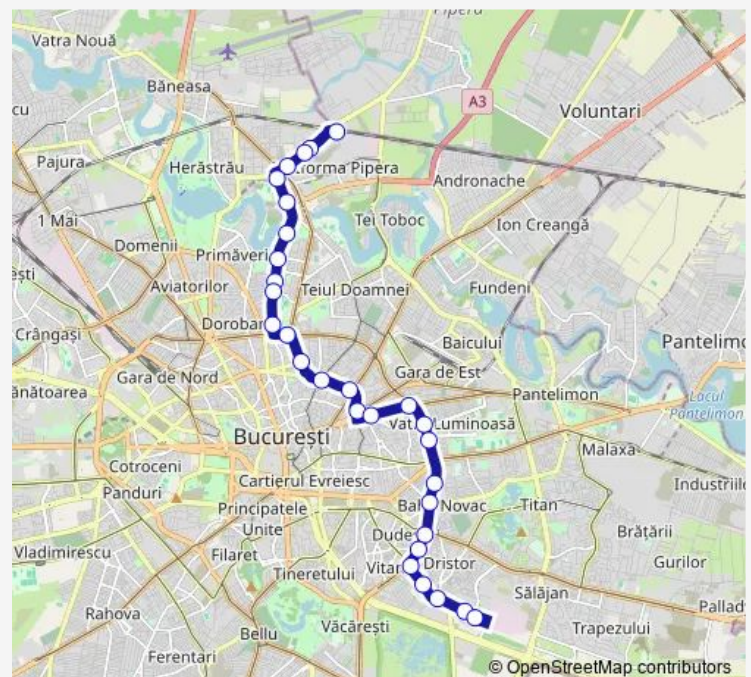

Saturday 05:00-22:50

Sunday 05:00-22:50

Route info

Direction: C.F.R. Constanta

Stops: 29

Trip Duration: 0 hour 40 min

Baba Novac

Calea Dudesti