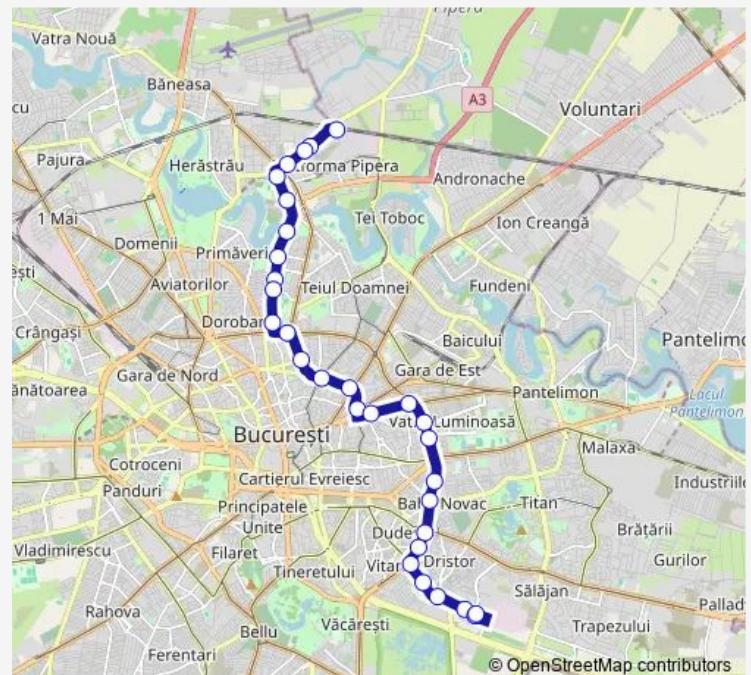

Direction

C.F.R. Constanta — C.E.T. Sud Vitan

30 stops

[Open route schedule](#)

C.F.R. Constanta

Pipera

Marin Dracea

Barbu Vacarescu

Saturday 05:00-22:50

Sunday 05:00-22:50

Route info

Direction: C.F.R. Constanta

Stops: 30

Trip Duration: 0 hour 46 min

Baba Novac

Calea Dudesti