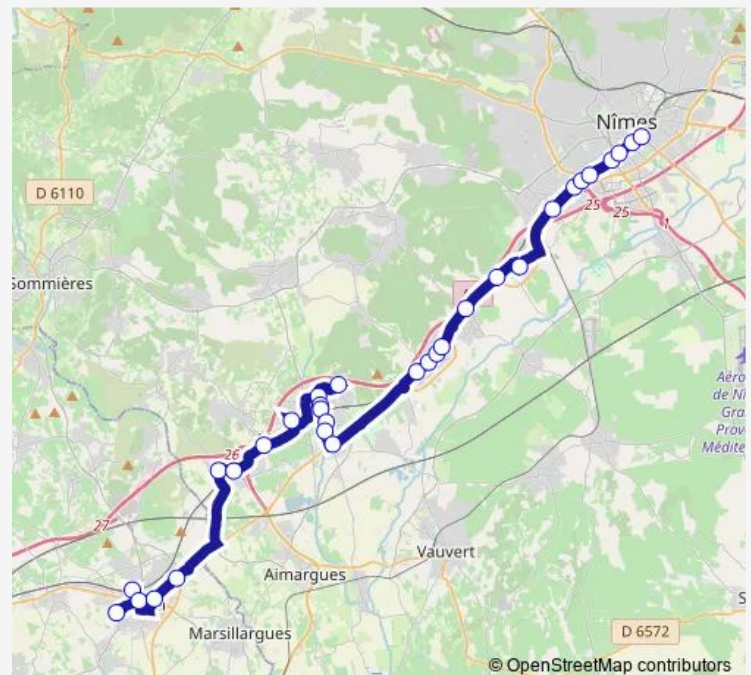

Thursday 06:20-16:30

Friday 06:20-16:30

Saturday 10:40-12:40

Sunday —

Route info

Direction: Lunel - Lycée Louis Feuillade

Stops: 31

Trip Duration: 1 hour 43 min

135 — Lunel - Nimes

Milhaud - Centre Commercial

Milhaud - La Poste

Nîmes - Mas des Rosiers

Nîmes - Plan de Perbos

Nîmes - Lionceau

Nîmes - La Traverse

Nîmes - Soboul

Nîmes - Teissier

Nîmes - Planas

Nîmes - Gare Routière

Direction

Milhaud - Lycée Geneviève de Gaulle-Anthonioz — Gallargues-LE-Montueux - La Bascule

15 stops

[Open route schedule](#)

Milhaud - Lycée Geneviève de Gaulle-Anthonioz